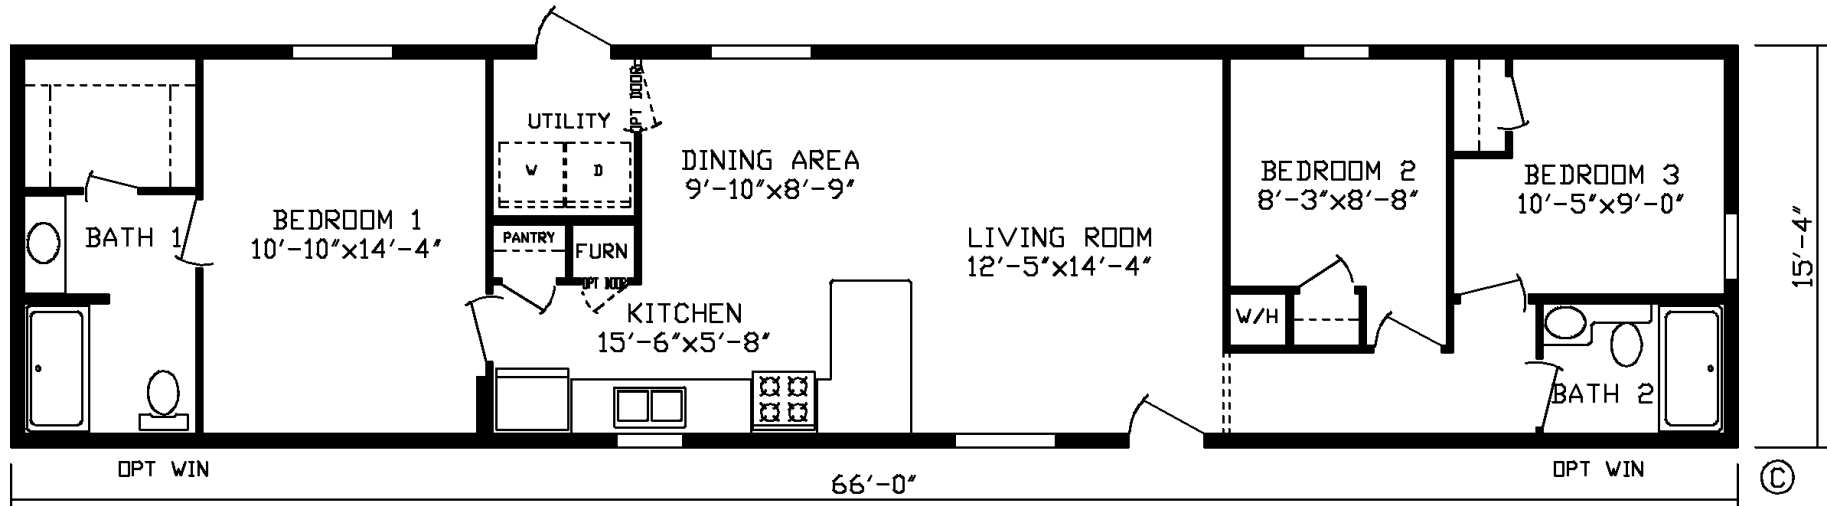

Mooreland

Velocity Series

1,012 SQ. FT. (Approximate) 3 Bedroom, 2 Bath

Last Updated: 8-9-23

FACTORY EXPO HOME CENTERS
2225 E. Market St.
Nappanee IN 46550

ExpoHomes.com | 1-800-918-2669

IMPORTANT: Alta Cima Corp reserves the right to modify, cancel or substitute products or features of this event at any time without prior notice or obligation. Pictures and other promotional materials are representative and may depict or contain floor plans, square footages, elevations, options, upgrades, extra design features, decorations, floor coverings, specialty light fixtures, custom paint and wall coverings, window treatments, landscaping, sound and alarm systems, furnishings, appliances, and other designer/decorator features and amenities that are not included as part of the home and/or may not be available at all locations. Home, pricing and community information is subject to change, and homes to prior sale, at any time without notice or obligation. ©2020 Alta Cima Corp. All rights reserved.