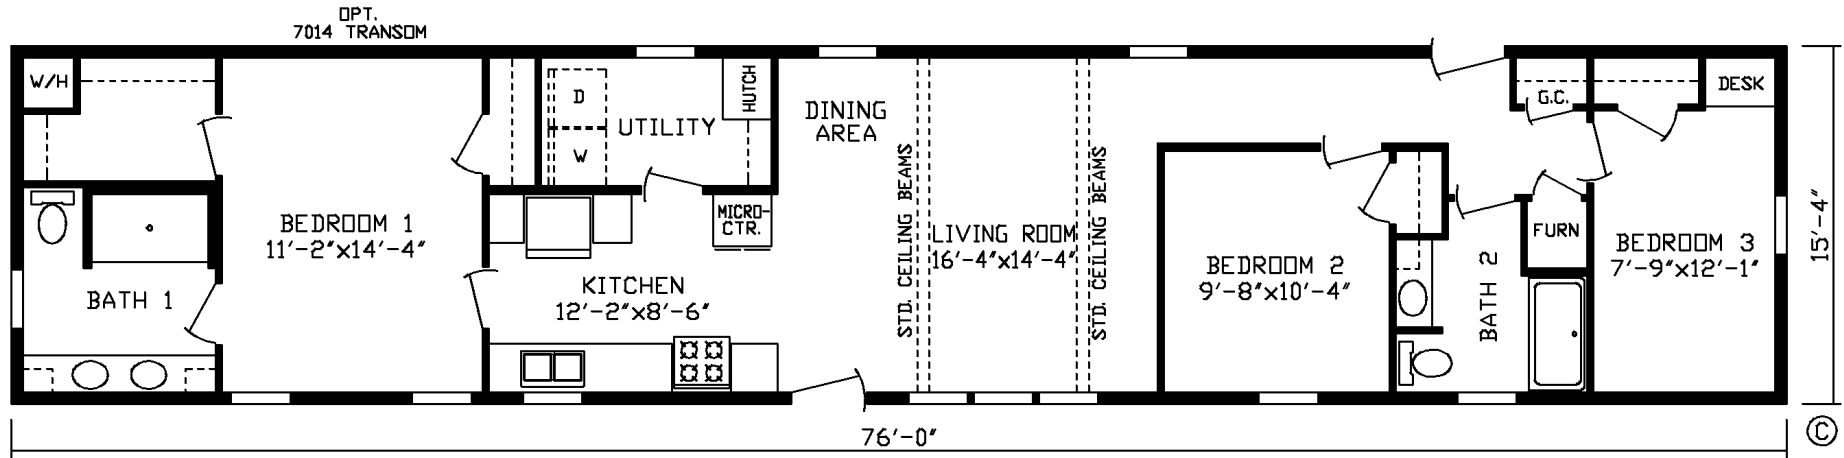

Morgan

Alpha Series

1,165 SQ. FT. (Approximate) 3 Bedroom, 2 Bath

Last Updated: 6-12-26

FACTORY EXPO HOME CENTERS
2225 E. Market St.
Nappanee IN 46550

ExpoHomes.com | 1-800-918-2669

IMPORTANT: Alta Cima Corp reserves the right to modify, cancel or substitute products or features of this event at any time without prior notice or obligation. Pictures and other promotional materials are representative and may depict or contain floor plans, square footages, elevations, options, upgrades, extra design features, decorations, floor coverings, specialty light fixtures, custom paint and wall coverings, window treatments, landscaping, sound and alarm systems, furnishings, appliances, and other designer/decorator features and amenities that are not included as part of the home and/or may not be available at all locations. Home, pricing and community information is subject to change, and homes to prior sale, at any time without notice or obligation. ©2020 Alta Cima Corp. All rights reserved.