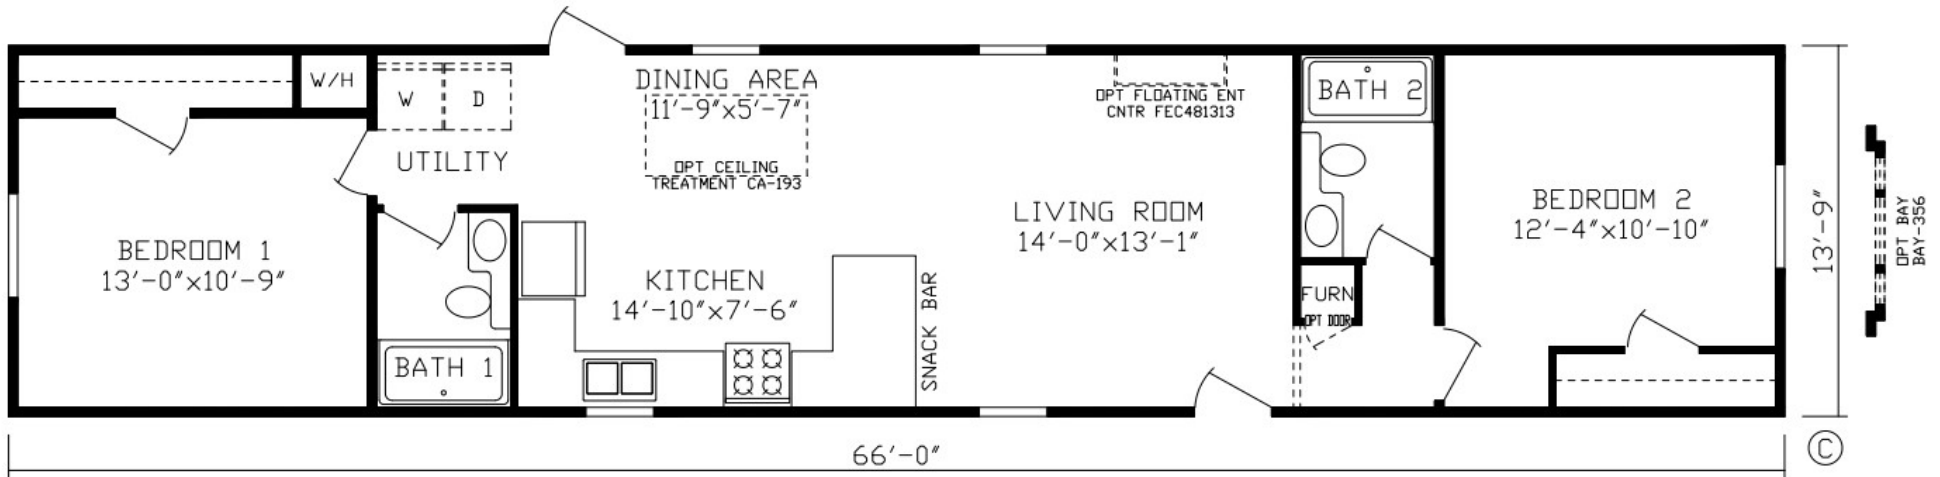

Needham

Inspiration LE Series, Single Section

908 SQ. FT. (Approximate) 2 Bedroom, 2 Bath

Last Updated: 11-9-21

FACTORY EXPO HOME CENTERS
2225 E. Market St.
Nappanee IN 46550

ExpoHomes.com | 1-800-918-2669