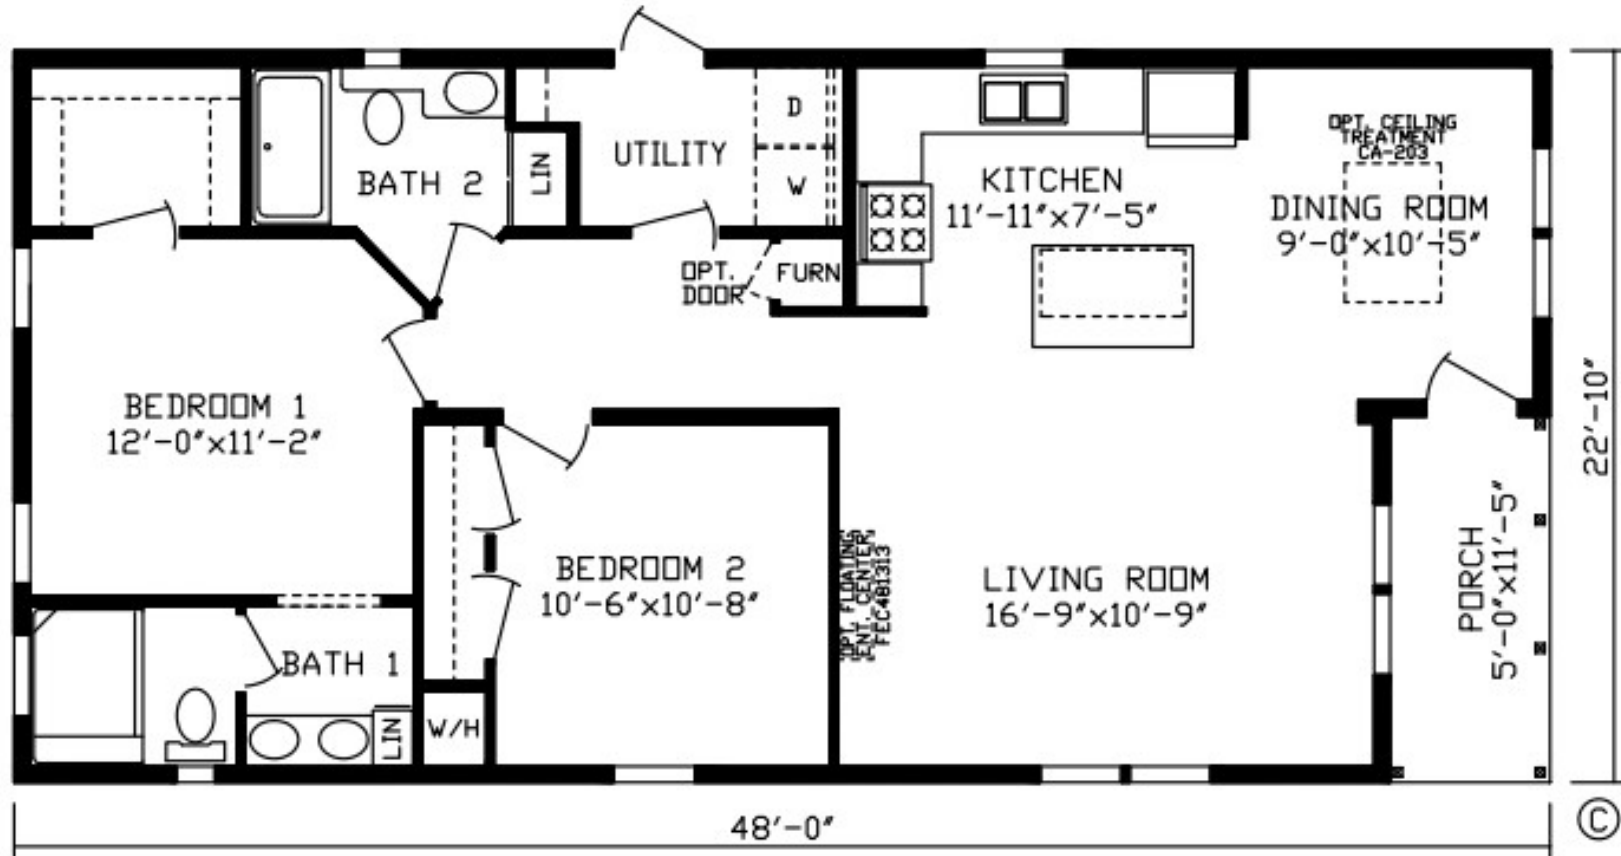

Palmton

Inspiration LE Series, Multi Section

1,027 SQ. FT. (Approximate) 2 Bedroom, 2 Bath

Last Updated: 11-9-21

FACTORY EXPO HOME CENTERS

2225 E. Market St.
Nappanee IN 46550

ExpoHomes.com | 1-800-918-2669