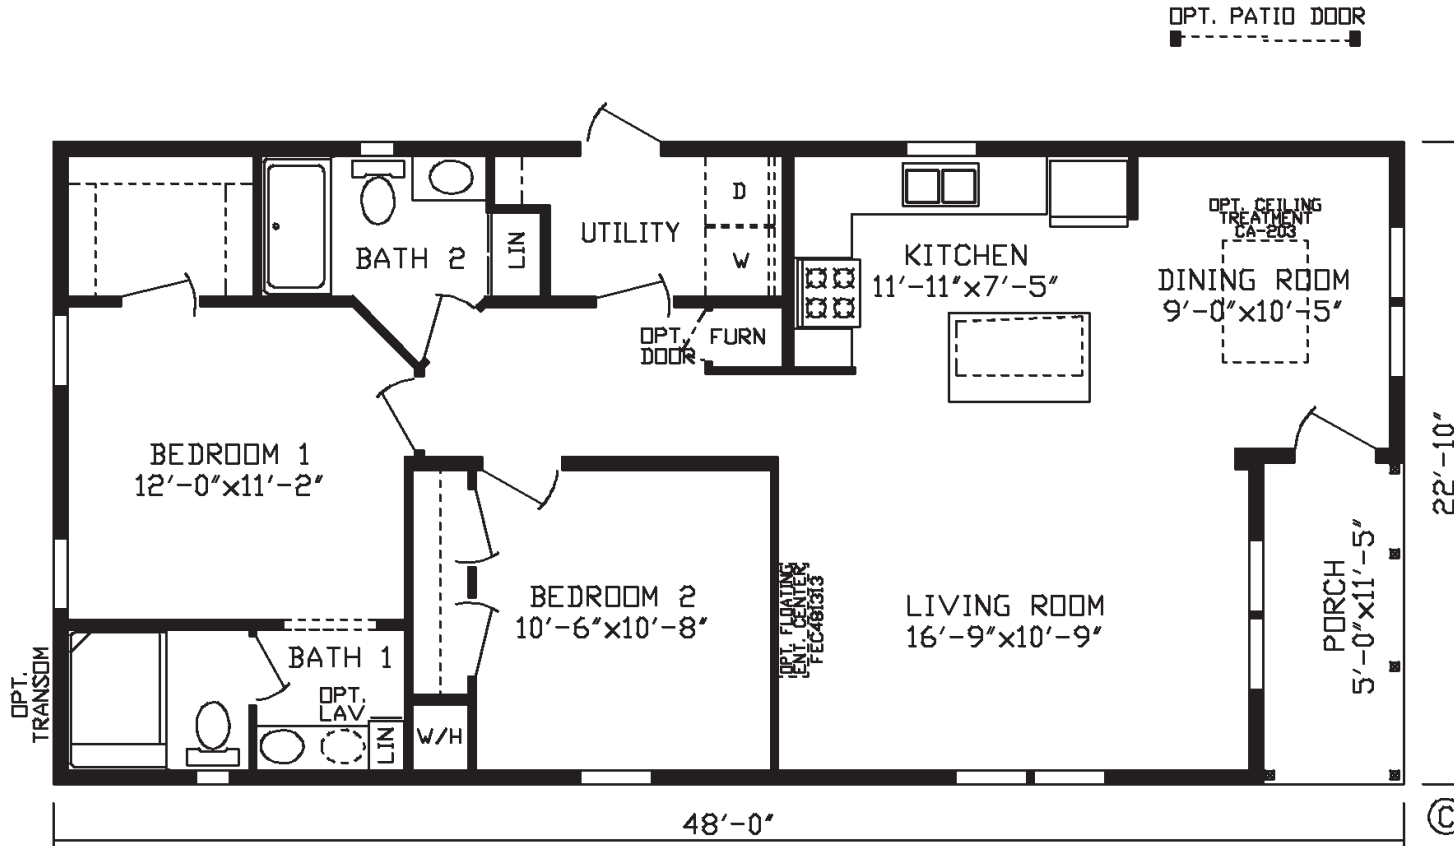

Palmton

Inspiration LE Series, Multi Section

1,027 SQ. FT. (Approximate) 2 Bedroom, 2 Bath

Last Updated: 5-9-24

FACTORY EXPO HOME CENTERS

2225 E. Market St.
Nappanee IN 46550

ExpoHomes.com | 1-800-918-2669

IMPORTANT: Alta Cima Corp reserves the right to modify, cancel or substitute products or features of this event at any time without prior notice or obligation. Pictures and other promotional materials are representative and may depict or contain floor plans, square footages, elevations, options, upgrades, extra design features, decorations, floor coverings, specialty light fixtures, custom paint and wall coverings, window treatments, landscaping, sound and alarm systems, furnishings, appliances, and other designer/decorator features and amenities that are not included as part of the home and/or may not be available at all locations. Home, pricing and community information is subject to change, and homes to prior sale, at any time without notice or obligation. ©2020 Alta Cima Corp. All rights reserved.