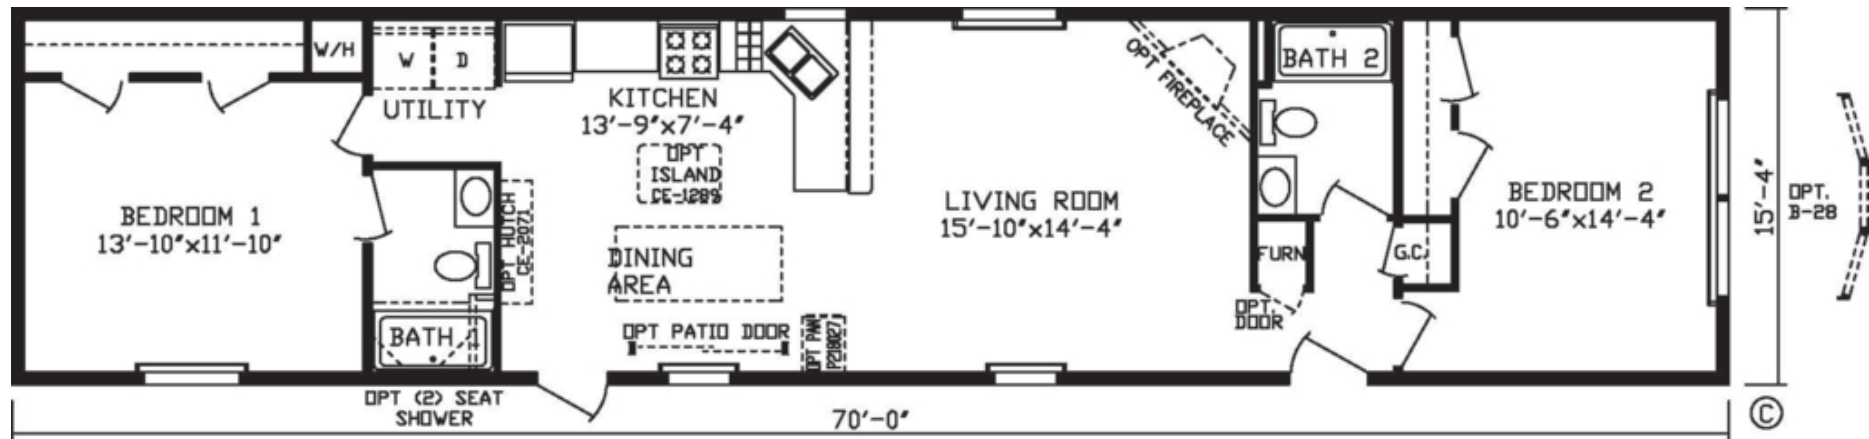

Pineway

Platinum Landmark Series

1,073 SQ. FT. (Approximate) 2 Bedroom, 2 Bath

Last Updated: 9-9-21

FACTORY EXPO HOME CENTERS
 2225 E. Market St.
 Nappanee IN 46550

ExpoHomes.com | 1-800-918-2669

IMPORTANT: Alta Cima Corp reserves the right to modify, cancel or substitute products or features of this event at any time without prior notice or obligation. Pictures and other promotional materials are representative and may depict or contain floor plans, square footages, elevations, options, upgrades, extra design features, decorations, floor coverings, specialty light fixtures, custom paint and wall coverings, window treatments, landscaping, sound and alarm systems, furnishings, appliances, and other designer/decorator features and amenities that are not included as part of the home and/or may not be available at all locations. Home, pricing and community information is subject to change, and homes to prior sale, at any time without notice or obligation. ©2020 Alta Cima Corp. All rights reserved.