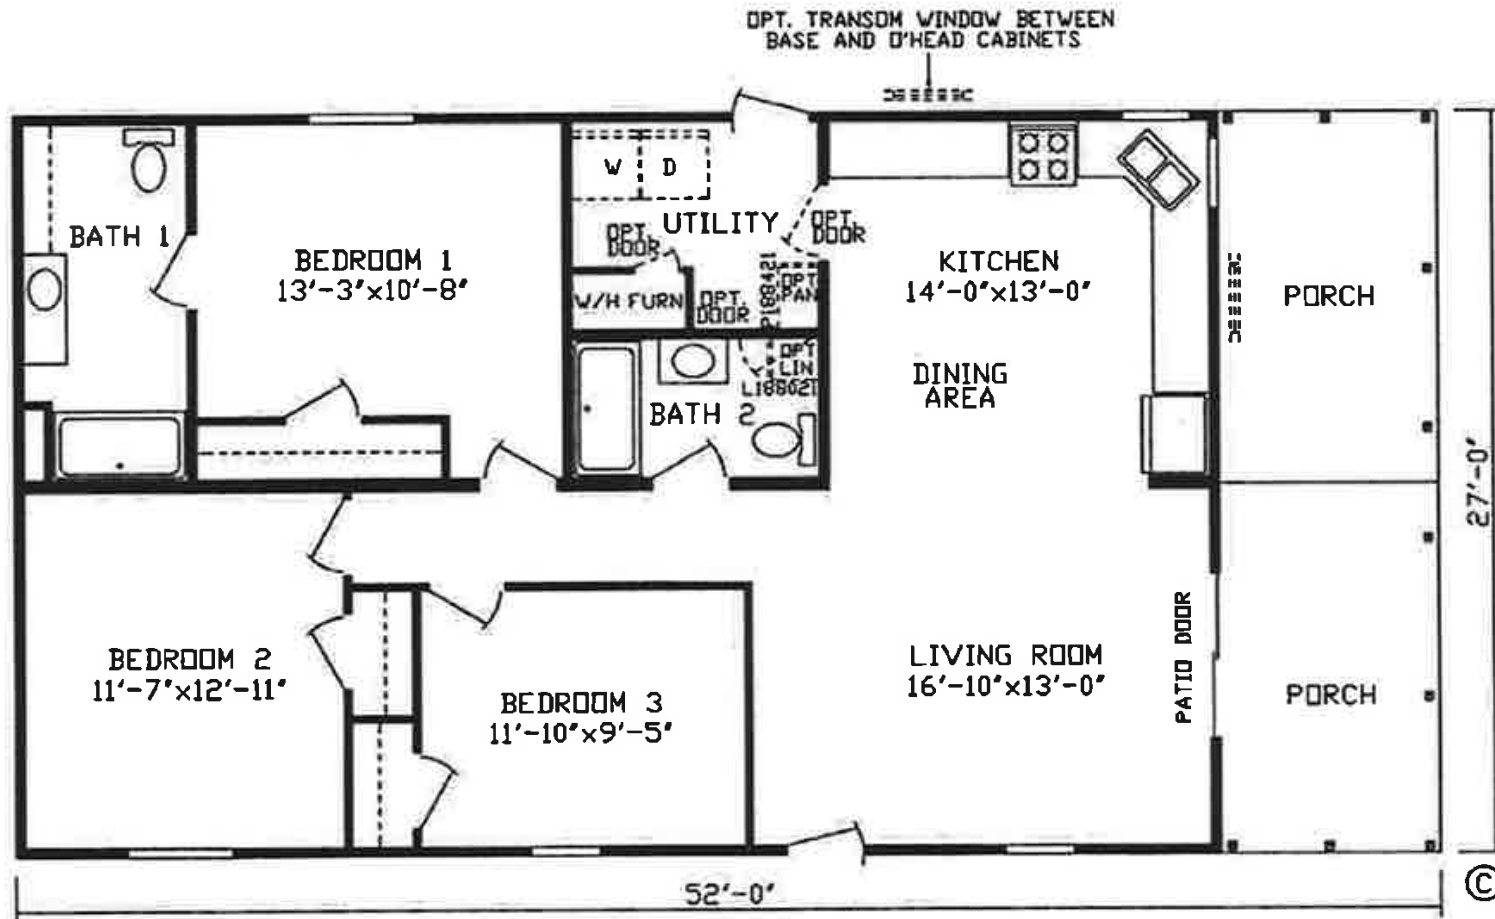

Plainfield

Expo Classic Series

3 Bedroom, 2 Bath
Approx. 1,188 Sq. Ft.

Last Updated: 4-3-18

Factory Expo Home Centers
 2225 East Market Street
 Nappanee, IN 46550

I authorize Factory Expo Home Centers to build my house, per this plan.