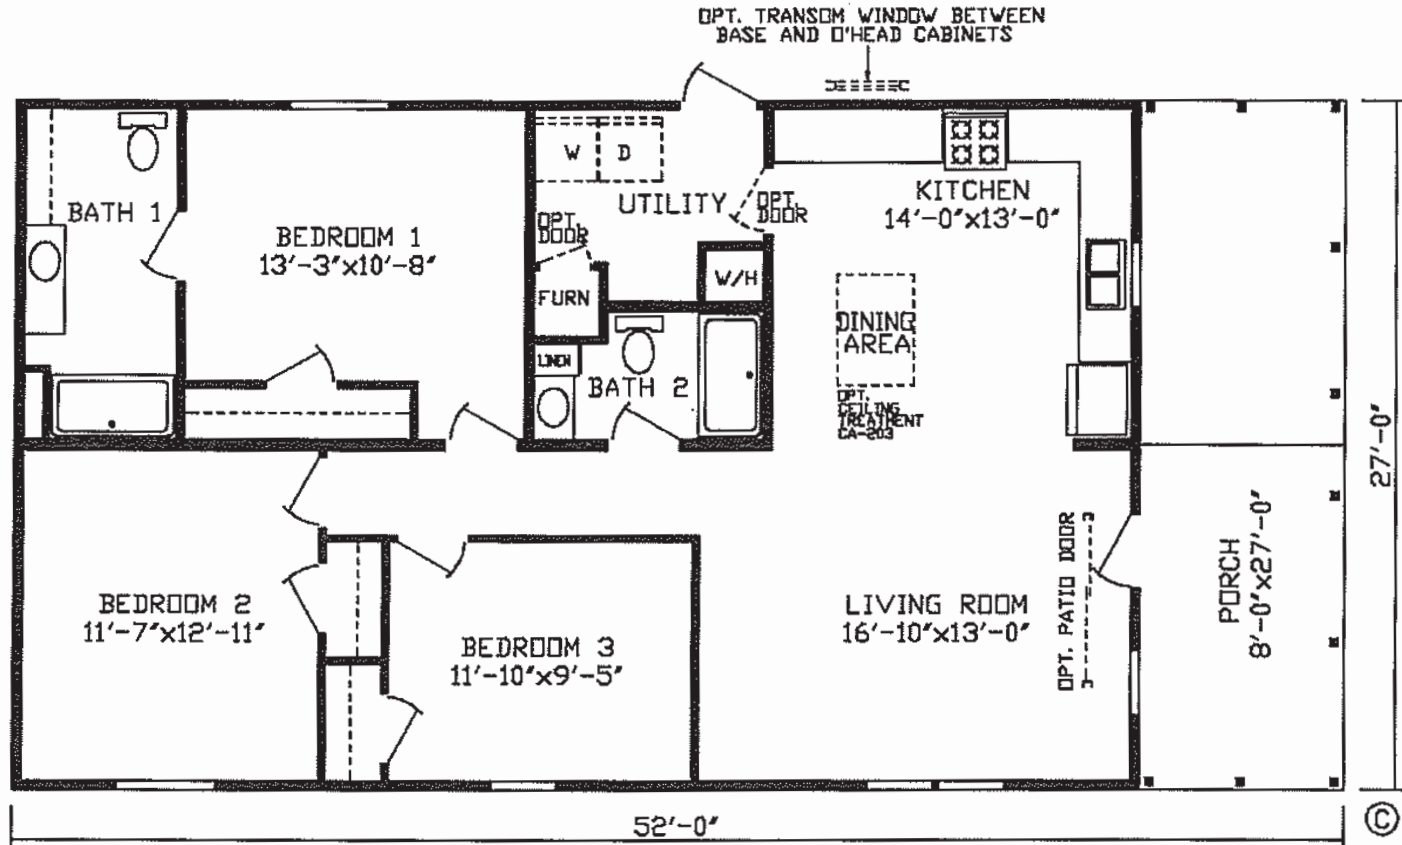

Posen

Inspiration LE Series, Multi Section

1,188 SQ. FT. (Approximate) 3 Bedroom, 2 Bath

Last Updated: 12-19-22

FACTORY EXPO HOME CENTERS
2225 E. Market St.
Nappanee IN 46550

ExpoHomes.com | 1-800-918-2669