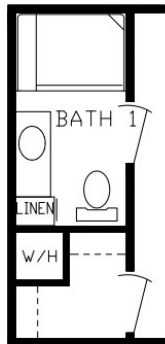

Pullton

Inspiration LE Series, Single Section

1,073 SQ. FT. (Approximate) 3 Bedroom, 2 Bath

Last Updated: 2-16-22

RO1 Opt Bath 1

FACTORY EXPO HOME CENTERS
 2225 E. Market St.
 Nappanee IN 46550

ExpoHomes.com | 1-800-918-2669