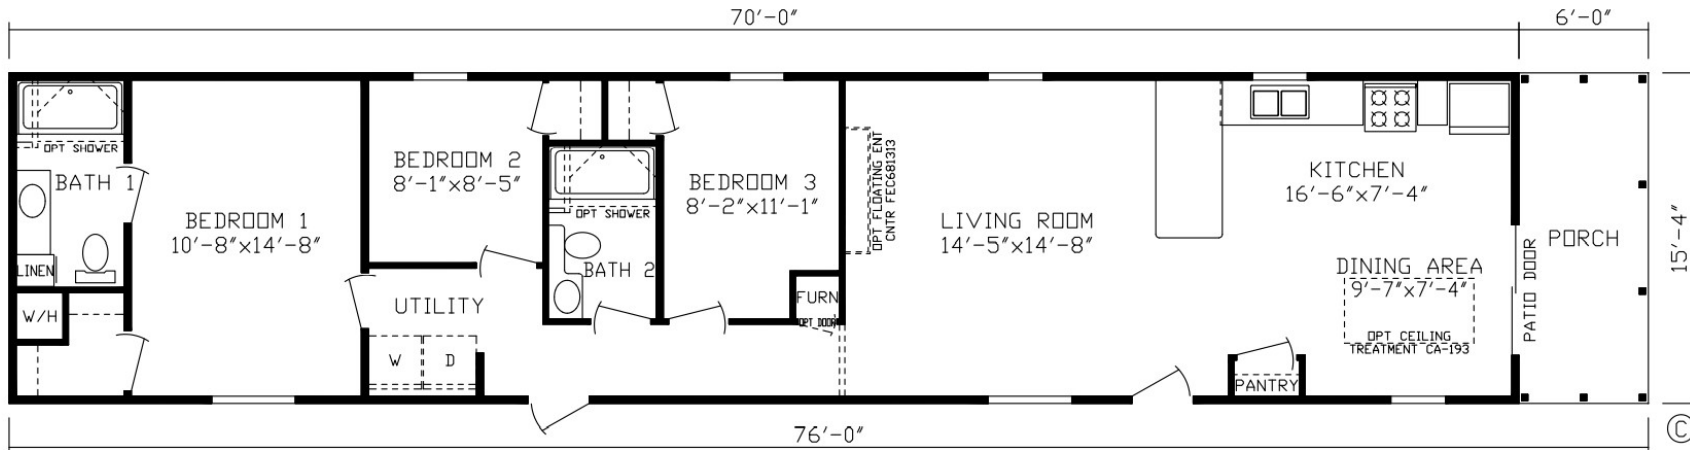

Pullton

Inspiration LE Series, Single Section

1,073 SQ. FT. (Approximate) 3 Bedroom, 2 Bath

Last Updated: 2-16-22

RO1 Opt Bath 1

FACTORY EXPO HOME CENTERS
 2225 E. Market St.
 Nappanee IN 46550

ExpoHomes.com | 1-800-918-2669