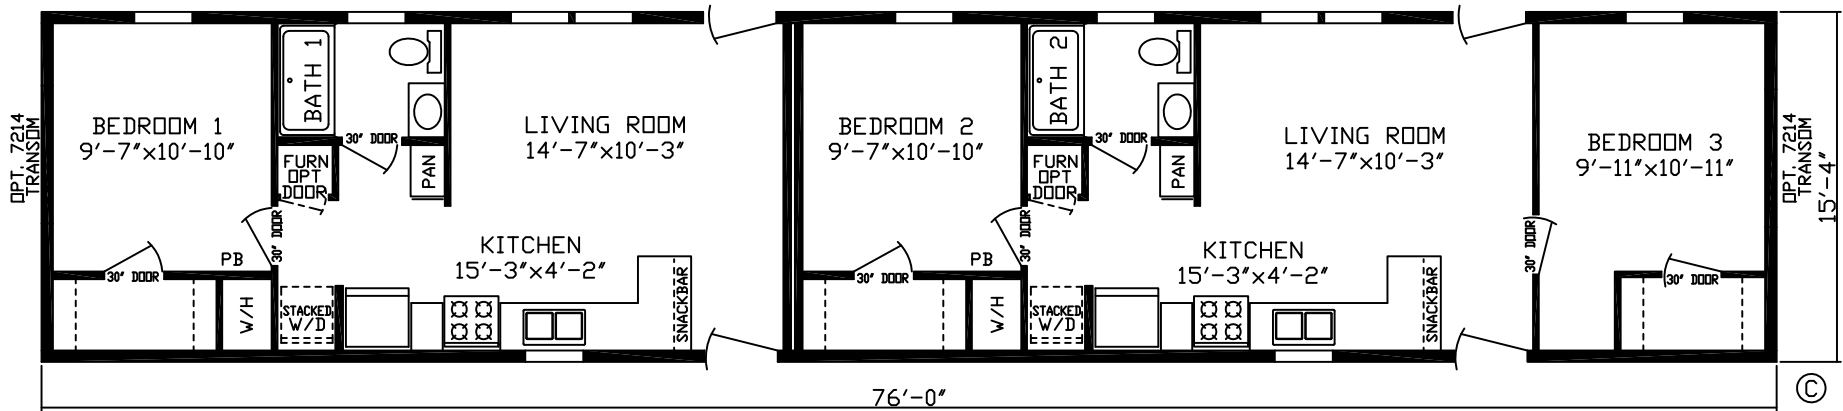

# Rainsville

Anthem Duplex Series

1,178 SQ. FT. (Approximate) 3 Bedroom, 2 Bath

Last Updated: 11-6-25

**FACTORY EXPO HOME CENTERS**  
 2225 E. Market St.  
 Nappanee IN 46550

**ExpoHomes.com | 1-800-918-2669**