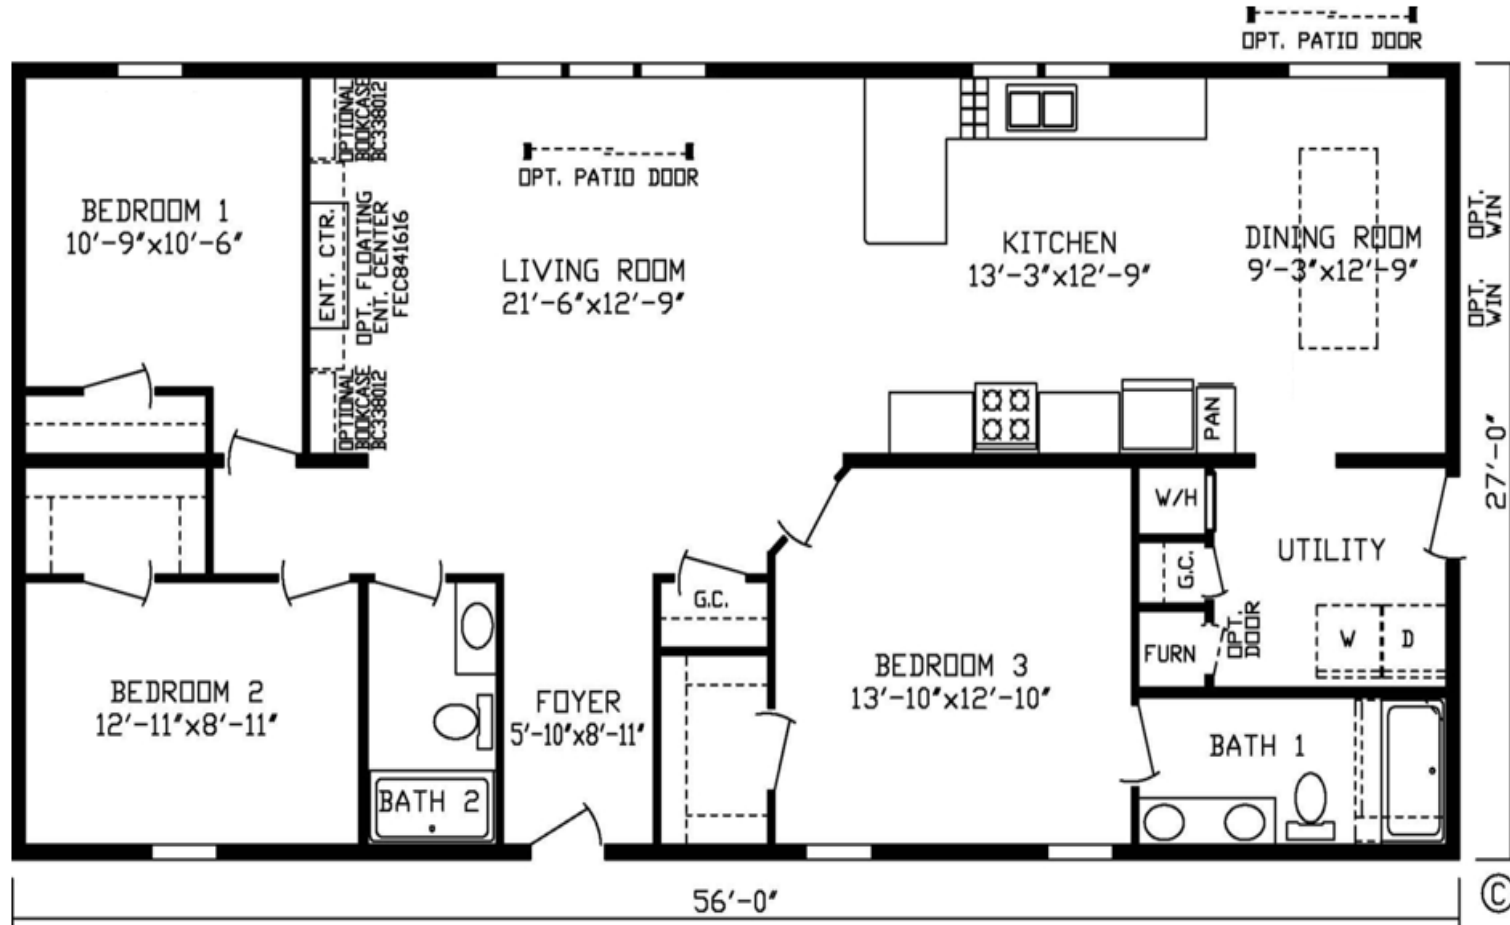

Rivervale

Platinum Landmark Series

Factory Expo

"Factory Direct Pricing" HOME CENTERS

3 Bedrooms, 2 Baths
Approx. 1,512 Sq. Ft.

Last Updated: 9-3-20

Factory Expo Home Centers
2225 East Market Street
Nappanee, IN 46550