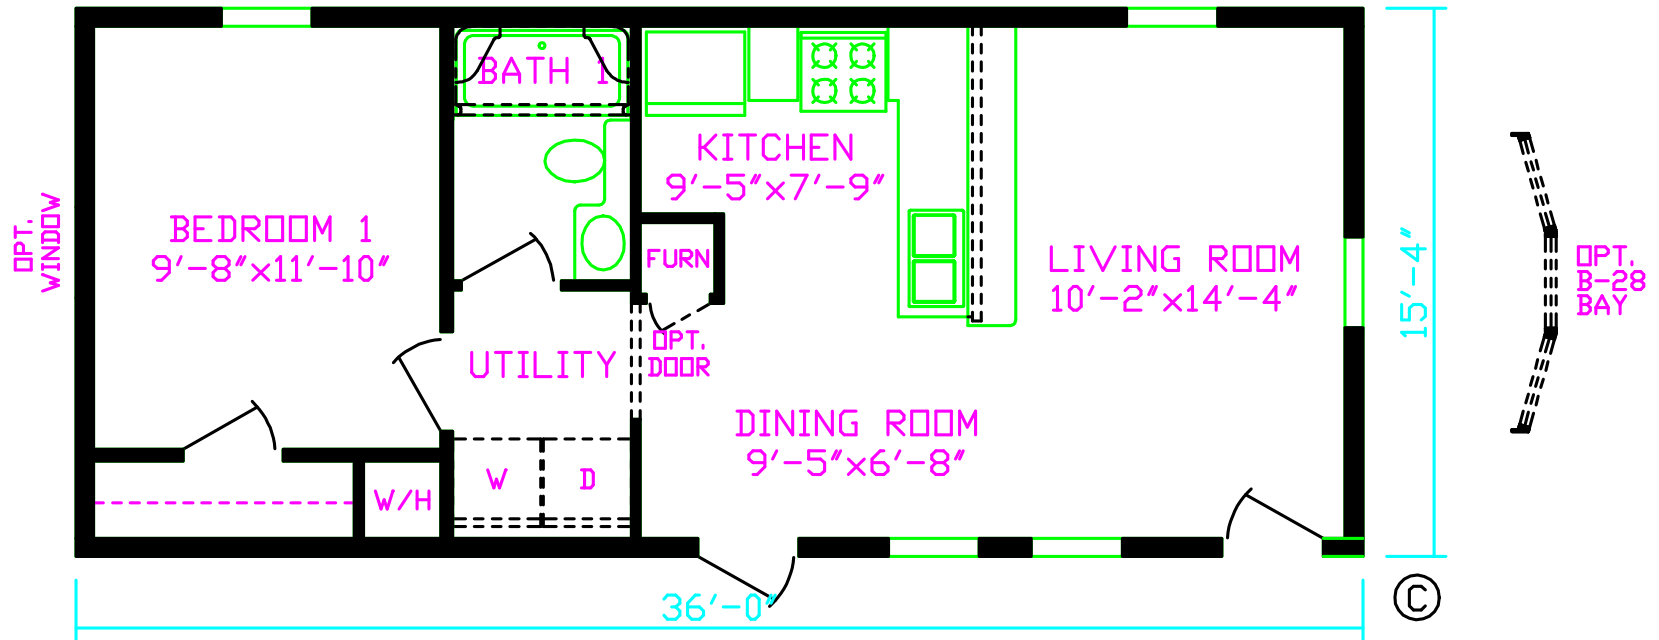

# Rushville

Inspiration LE Series, Single Section

552 SQ. FT. (Approximate) 1 Bedroom, 1 Bath

Last Updated: 4-4-22