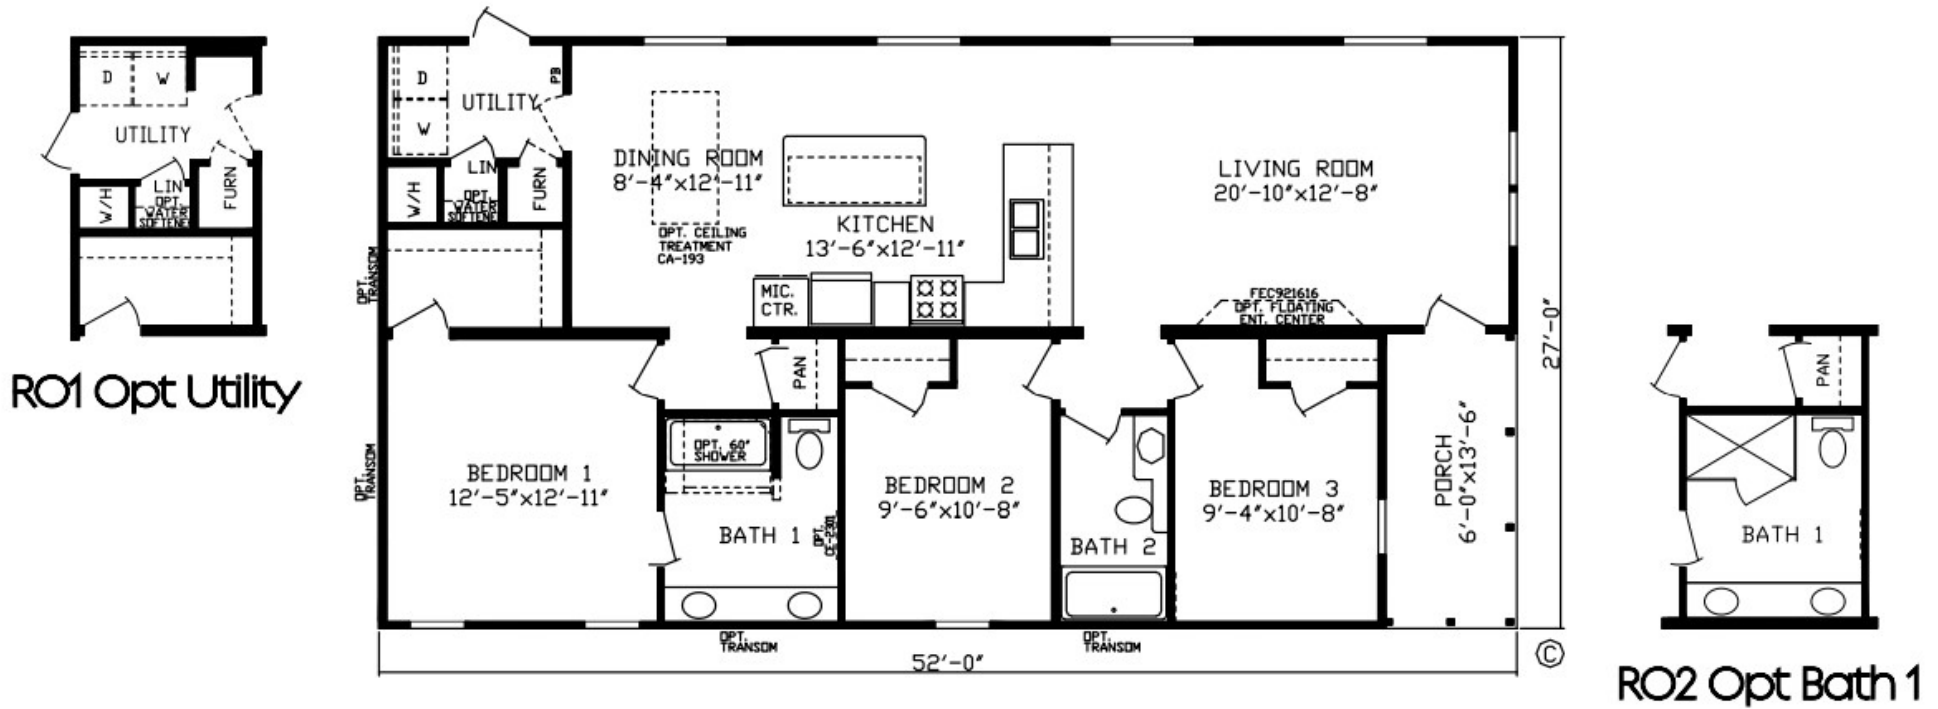

# Ryason

Inspiration LE Series, Multi Section

1,324 SQ. FT. (Approximate) 3 Bedroom, 2 Bath

Last Updated: 11-16-21

**FACTORY EXPO HOME CENTERS**  
 2225 E. Market St.  
 Nappanee IN 46550

**ExpoHomes.com | 1-800-918-2669**