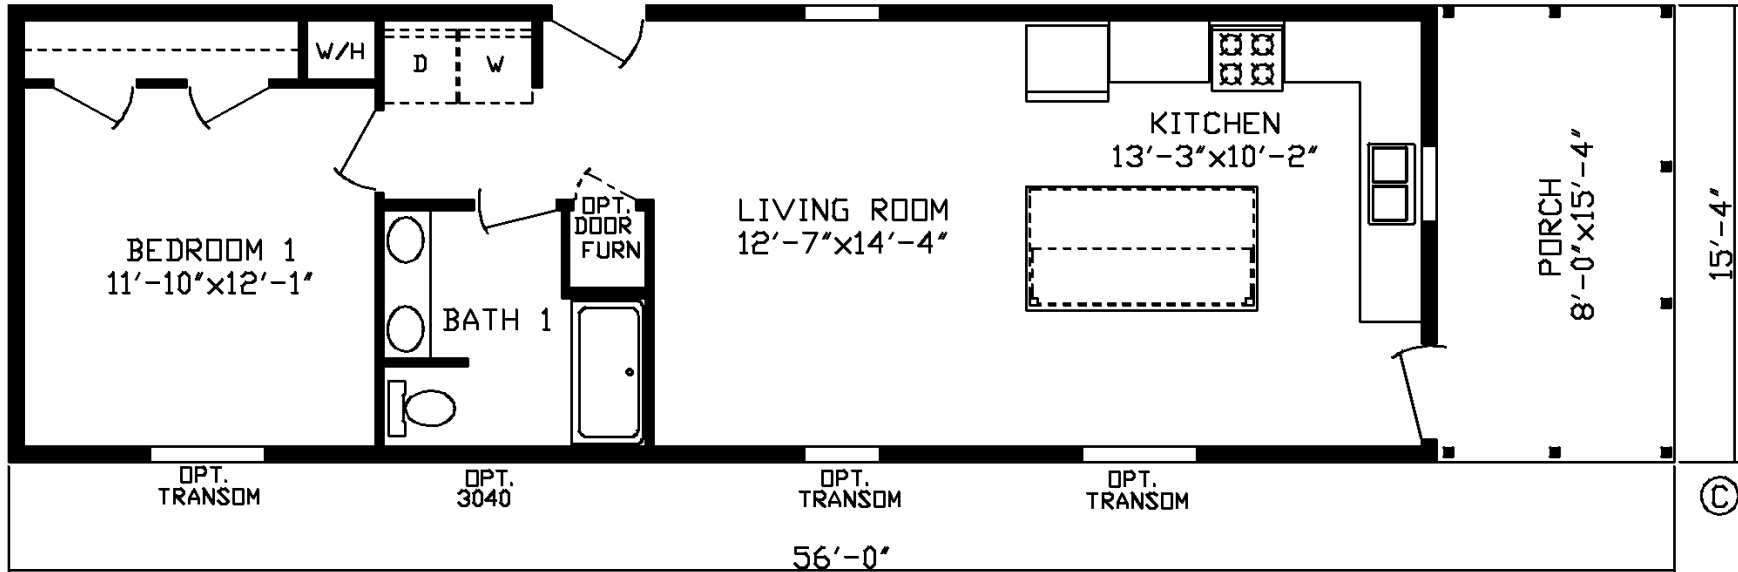

Sedalia

Fairmont LE Single Section Series

896 SQ. FT. (Approximate) 1 Bedroom, 1 Bath

Last Updated: 4-22-26

FACTORY EXPO HOME CENTERS
2225 E. Market St.
Nappanee IN 46550

ExpoHomes.com | 1-800-918-2669

IMPORTANT: Alta Cima Corp reserves the right to modify, cancel or substitute products or features of this event at any time without prior notice or obligation. Pictures and other promotional materials are representative and may depict or contain floor plans, square footages, elevations, options, upgrades, extra design features, decorations, floor coverings, specialty light fixtures, custom paint and wall coverings, window treatments, landscaping, sound and alarm systems, furnishings, appliances, and other designer/decorator features and amenities that are not included as part of the home and/or may not be available at all locations. Home, pricing and community information is subject to change, and homes to prior sale, at any time without notice or obligation. ©2020 Alta Cima Corp. All rights reserved.