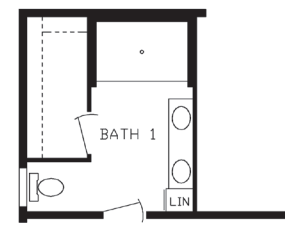

# Shawn

Inspiration LE Series, Multi Section

1,620 SQ. FT. (Approximate) 3 Bedroom, 2 Bath

Last Updated: 4-3-24

**FACTORY EXPO HOME CENTERS**  
 2225 E. Market St.  
 Nappanee IN 46550

**ExpoHomes.com | 1-800-918-2669**