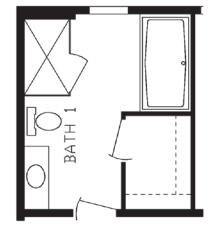

# Shawn

Inspiration LE Series, Multi Section

1,620 SQ. FT. (Approximate) 3 Bedroom, 2 Bath

Last Updated: 4-3-24

**FACTORY EXPO HOME CENTERS**  
 2225 E. Market St.  
 Nappanee IN 46550

**ExpoHomes.com | 1-800-918-2669**