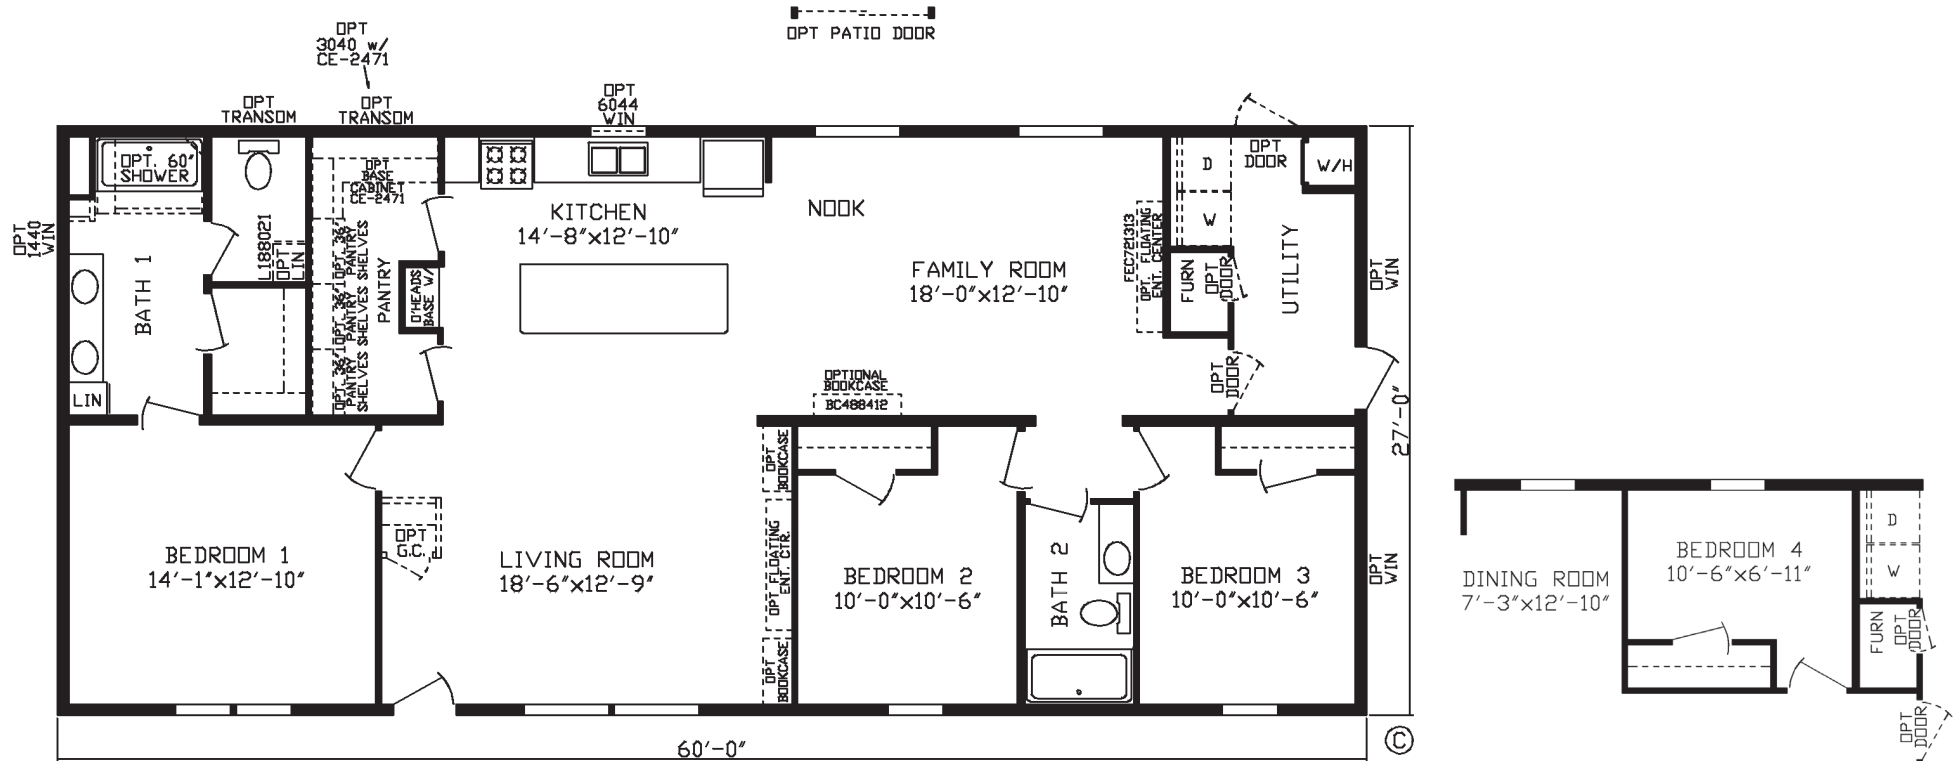

# Shawn

Inspiration LE Series, Multi Section

1,620 SQ. FT. (Approximate) 3 Bedroom, 2 Bath

Last Updated: 4-3-24

**FACTORY EXPO HOME CENTERS**  
 2225 E. Market St.  
 Nappanee IN 46550

**ExpoHomes.com | 1-800-918-2669**