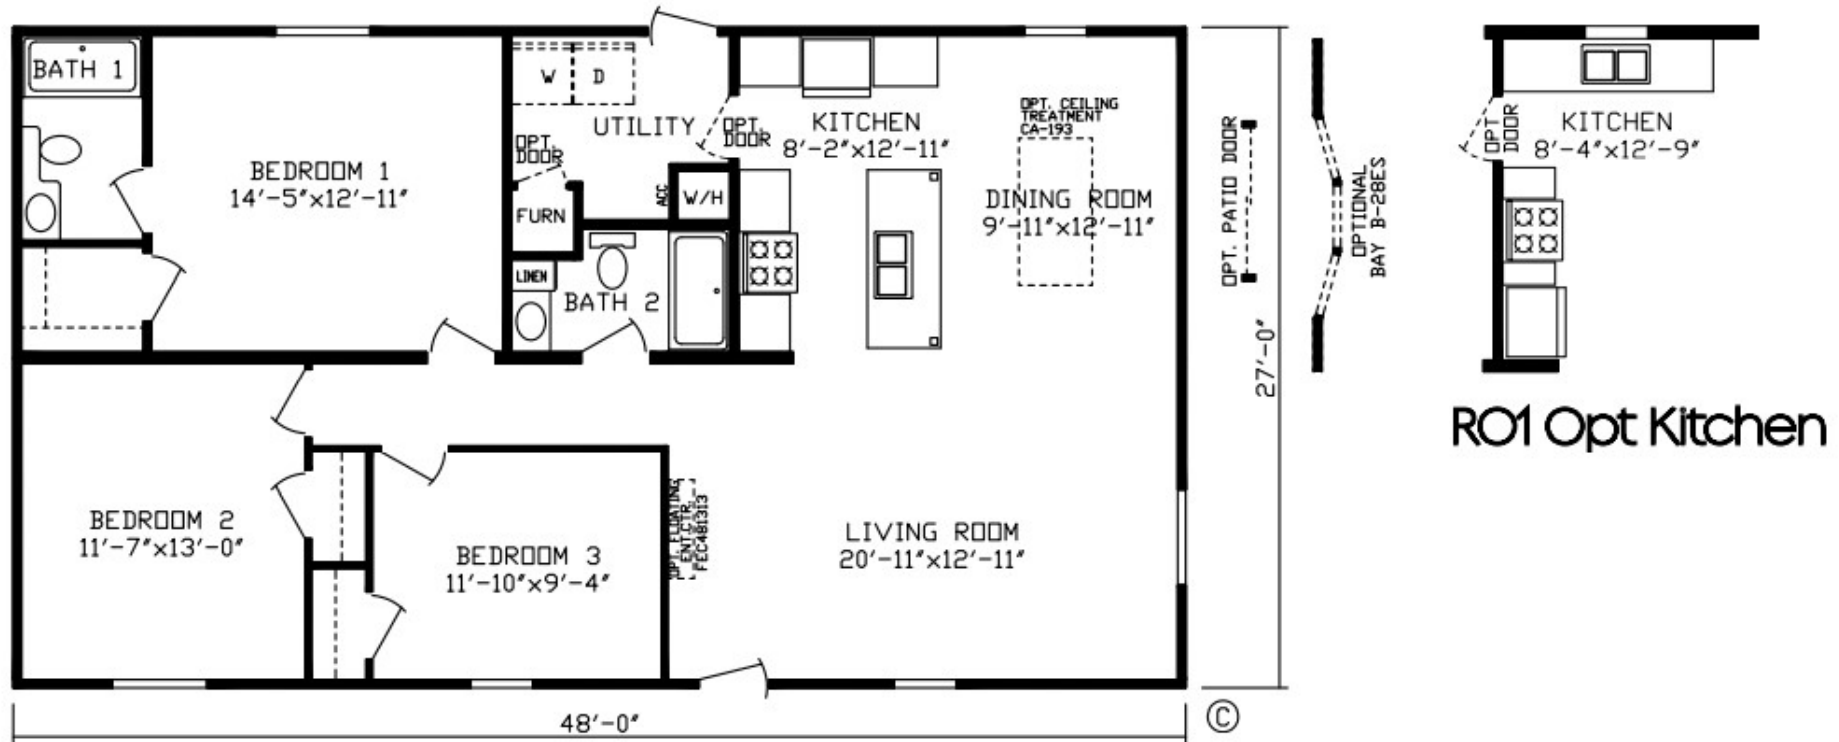

Solsberry

Inspiration LE Series, Multi Section

1,296 SQ. FT. (Approximate) 3 Bedroom, 2 Bath

Last Updated: 11-16-21

FACTORY EXPO HOME CENTERS
 2225 E. Market St.
 Nappanee IN 46550

ExpoHomes.com | 1-800-918-2669