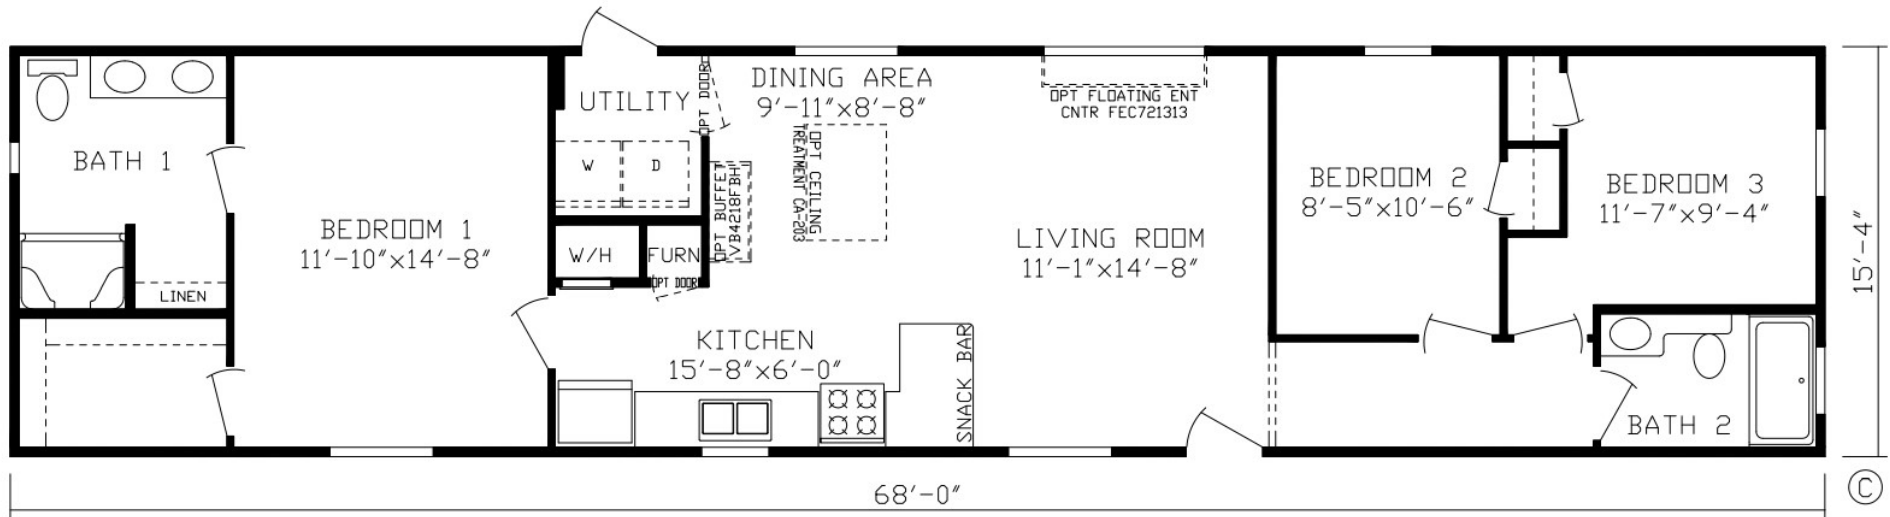

Steger

Inspiration LE Series, Single Section

1,043 SQ. FT. (Approximate) 3 Bedroom, 2 Bath

Last Updated: 11-9-21

FACTORY EXPO HOME CENTERS

2225 E. Market St.
Nappanee IN 46550

ExpoHomes.com | 1-800-918-2669