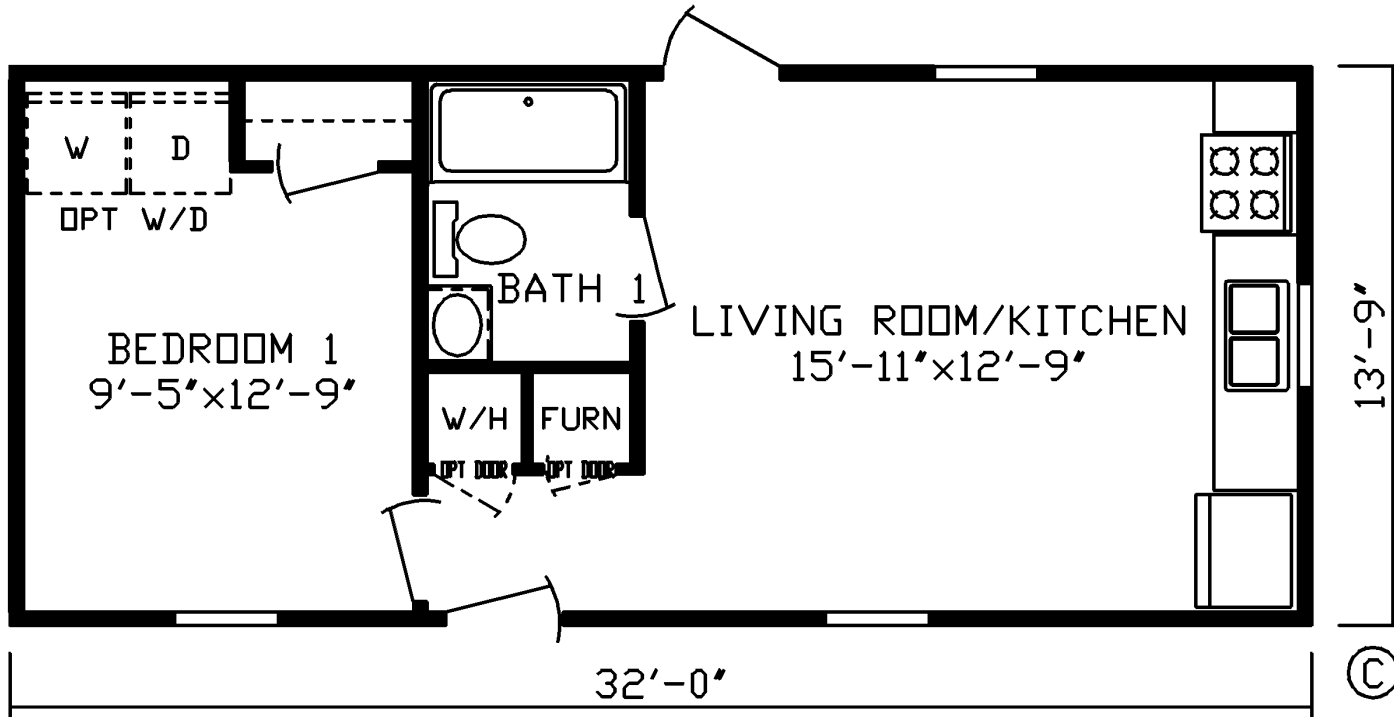

Thrifty 1

Expo Classic Series

1 Bedroom, 1 Bath
Approx. 440 Sq. Ft.

Last Updated: 7-30-20

*Special Value Home, Limit 1 per Customer

I authorize Factory Expo Home Centers to build my house, per this plan.

X _____
Customer Signature/Date