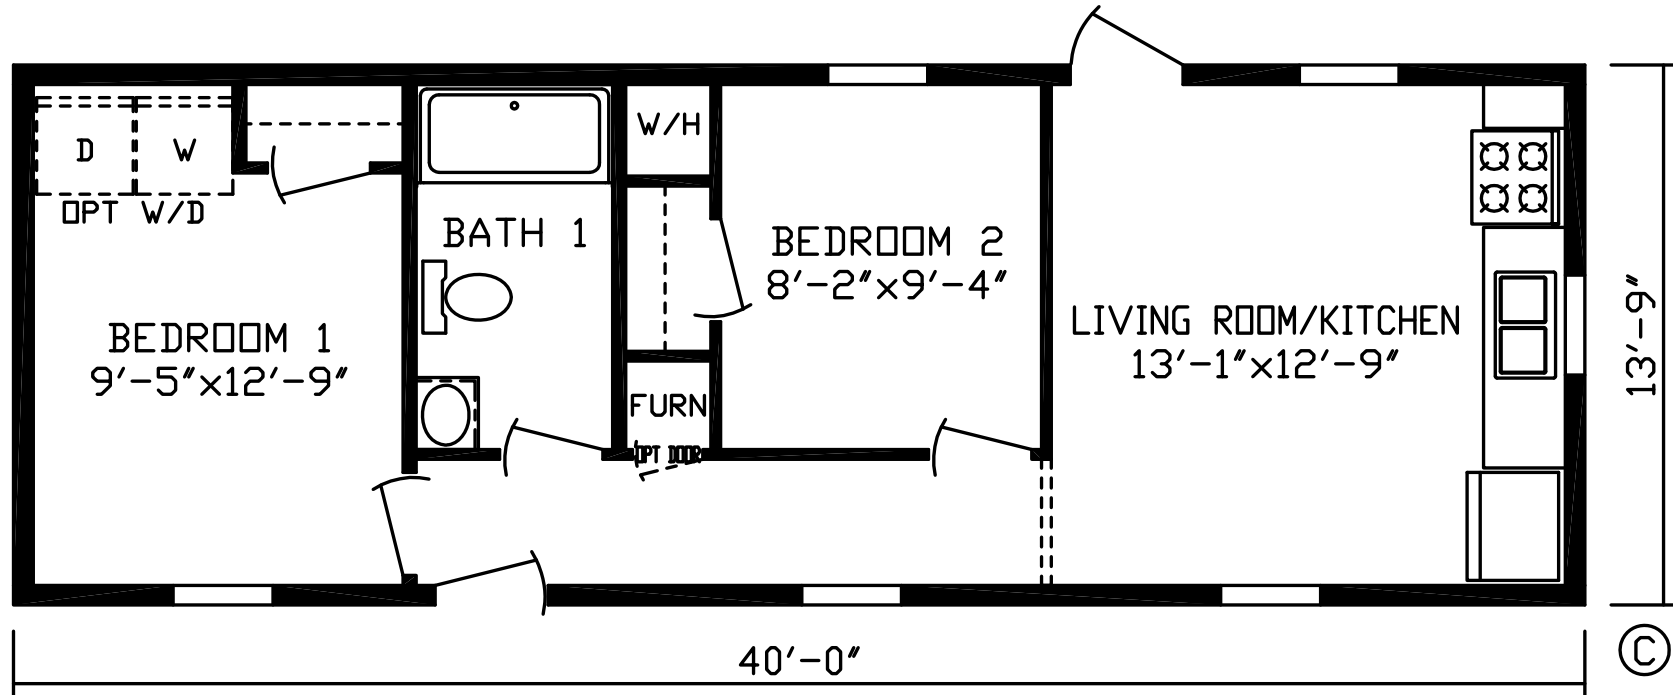

Thrifty 2

Expo Classic Series

2 Bedroom, 1 Bath
Approx. 550 Sq. Ft.

Last Updated: 4-30-20

Factory Expo Home Centers
2225 East Market Street
Nappanee, IN 46550

I authorize Factory Expo Home Centers to build my house, per this plan.