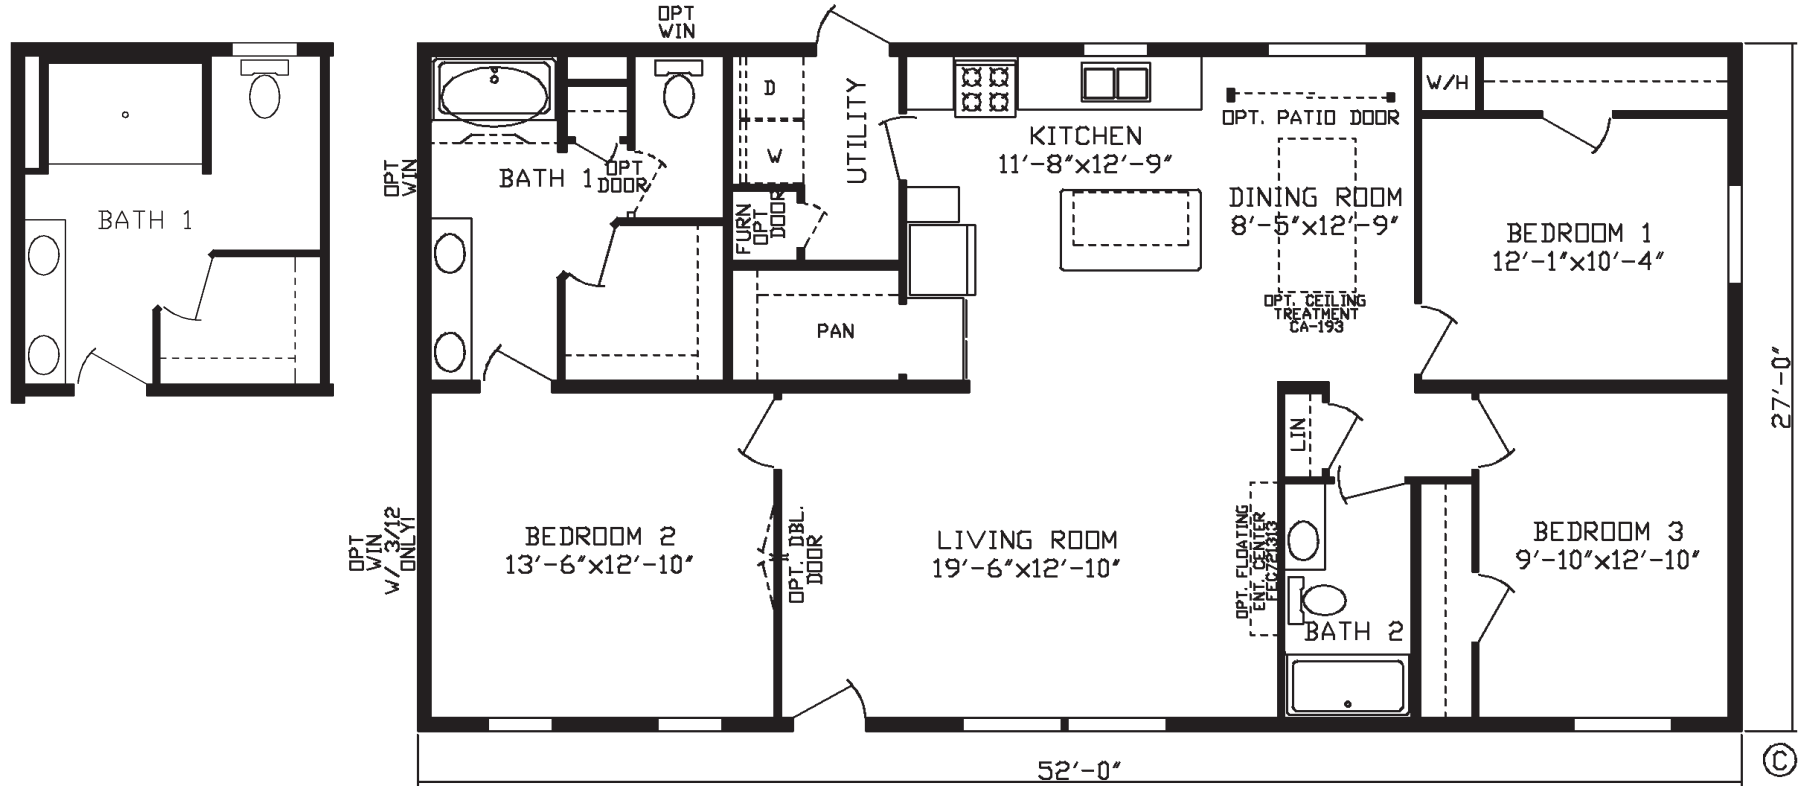

Tunwood

Inspiration LE Series, Multi Section

1,404 SQ. FT. (Approximate) 3 Bedroom, 2 Bath

Last Updated: 5-9-24

FACTORY EXPO HOME CENTERS

2225 E. Market St.
Nappanee IN 46550

ExpoHomes.com | 1-800-918-2669

IMPORTANT: Alta Cima Corp reserves the right to modify, cancel or substitute products or features of this event at any time without prior notice or obligation. Pictures and other promotional materials are representative and may depict or contain floor plans, square footages, elevations, options, upgrades, extra design features, decorations, floor coverings, specialty light fixtures, custom paint and wall coverings, window treatments, landscaping, sound and alarm systems, furnishings, appliances, and other designer/decorator features and amenities that are not included as part of the home and/or may not be available at all locations. Home, pricing and community information is subject to change, and homes to prior sale, at any time without notice or obligation. ©2020 Alta Cima Corp. All rights reserved.