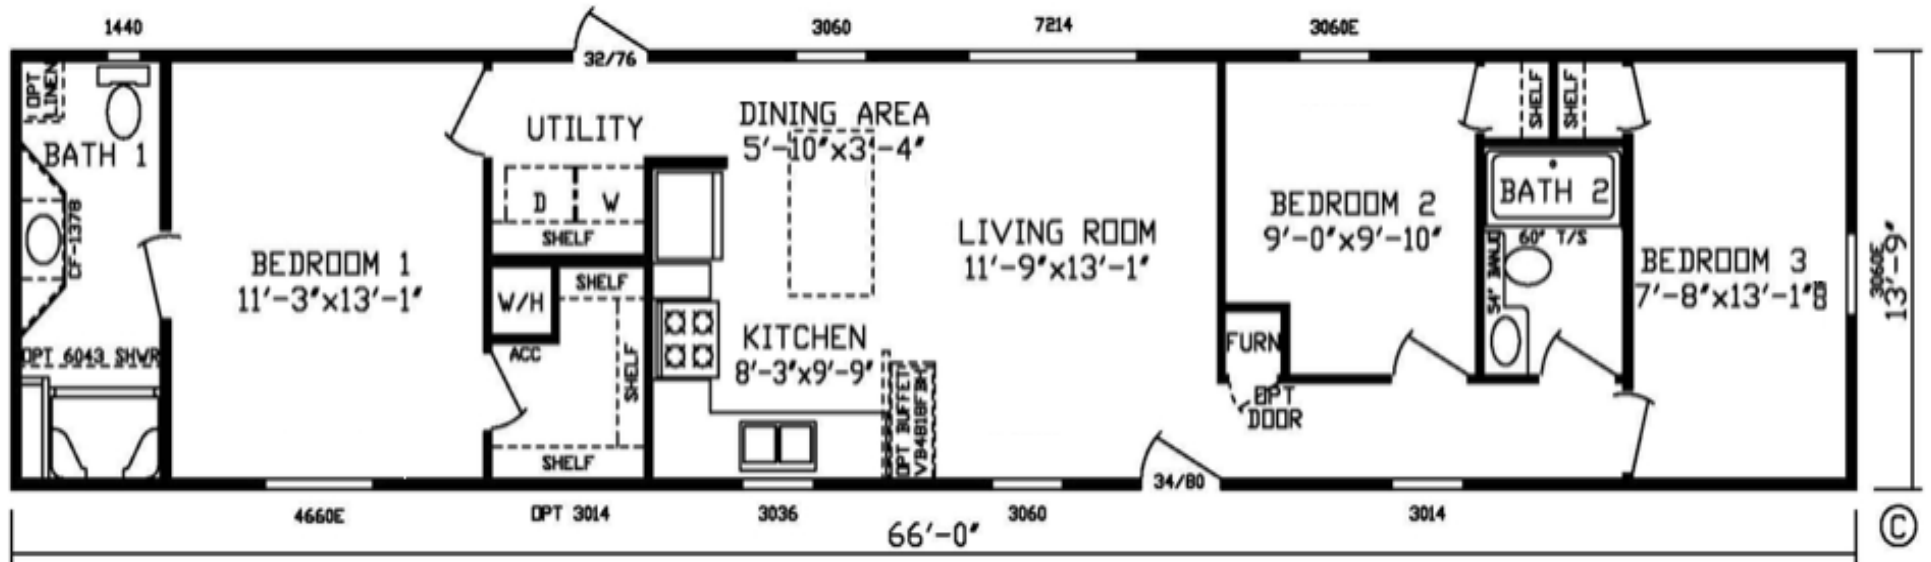

# Factory Expo

"Factory Direct Pricing" HOME CENTERS

3 Bedrooms, 2 Baths

Approx. 908 Sq. Ft.

Last Updated: 9-4-20

Factory Expo Home Centers  
2225 East Market Street  
Nappanee, IN 46550

1-800-918-2669

www.ExpoHomes.com