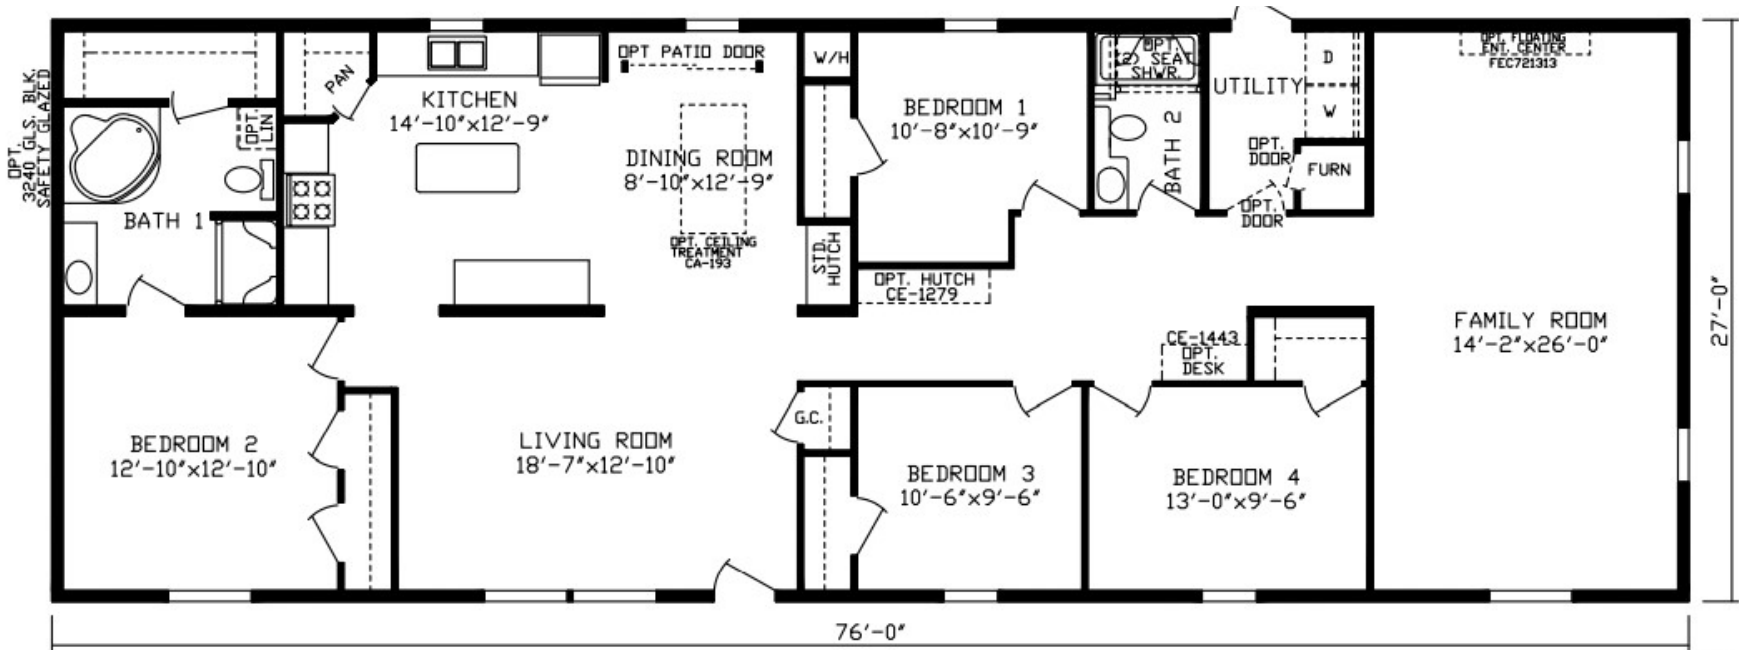

Valeene

Fairmont LE Multi-Section Series

2,052 SQ. FT. (Approximate) 4 Bedroom, 2 Bath

Last Updated: 11-16-21

FACTORY EXPO HOME CENTERS
 2225 E. Market St.
 Nappanee IN 46550

ExpoHomes.com | 1-800-918-2669