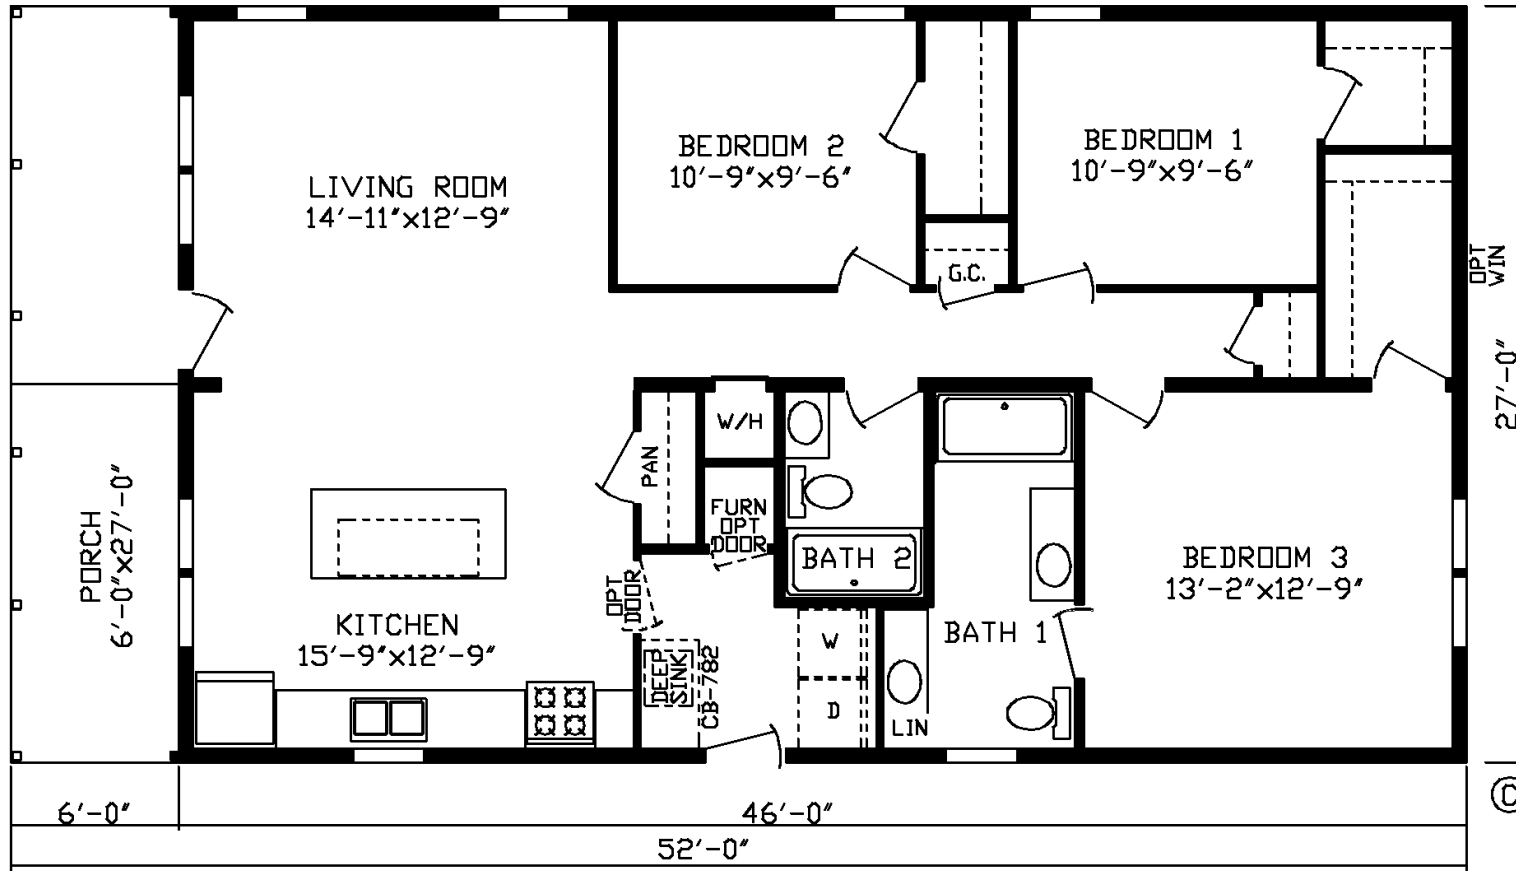

# Webber

Fairmont LE Multi-Section Series

1,242 SQ. FT. (Approximate) 3 Bedroom, 2 Bath

Last Updated: 6-13-24

**FACTORY EXPO HOME CENTERS**  
2225 E. Market St.  
Nappanee IN 46550

**ExpoHomes.com | 1-800-918-2669**