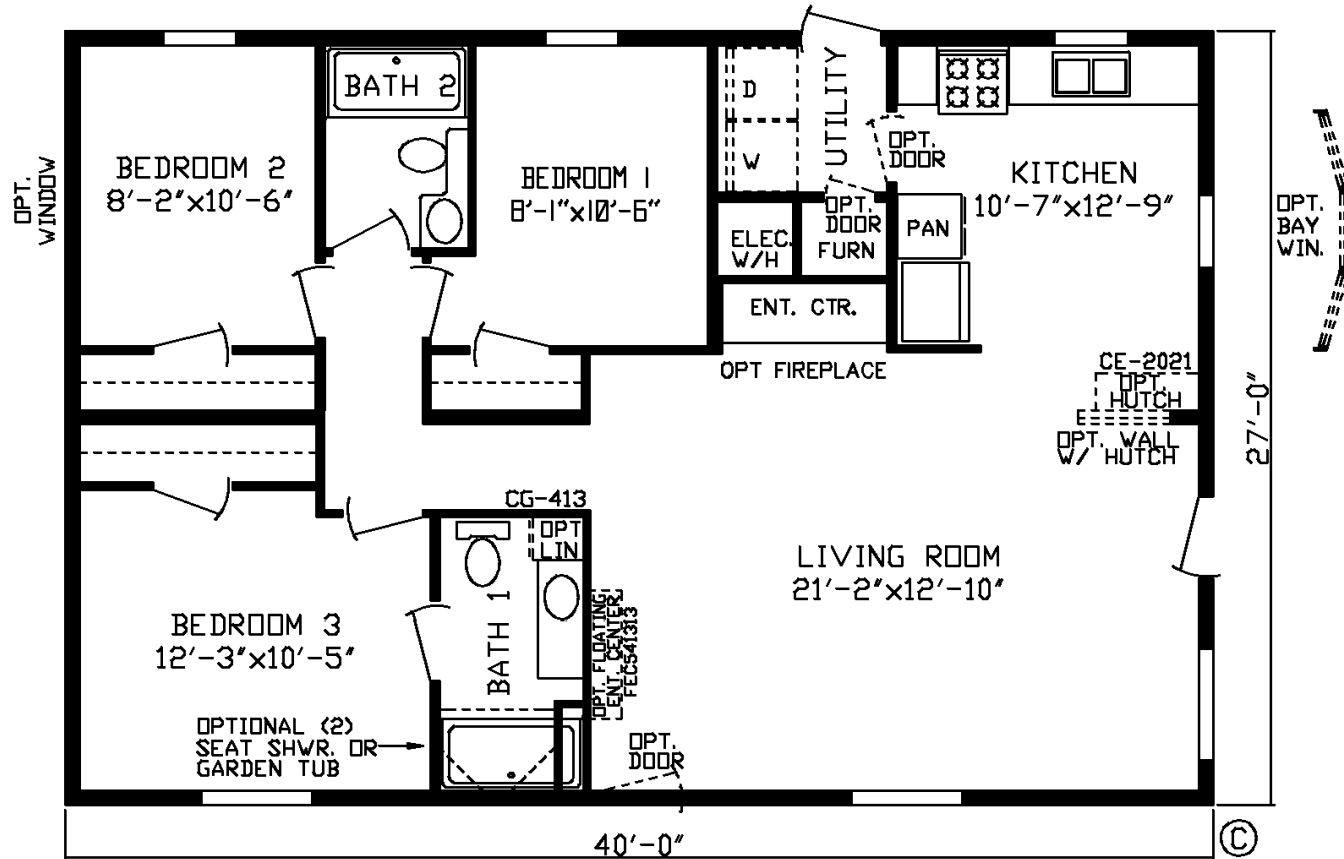

Wrigleyville

Inspiration LE Series, Multi Section

1,080 SQ. FT. (Approximate) 3 Bedroom, 2 Bath

Last Updated: 10-20-23

FACTORY EXPO HOME CENTERS
 2225 E. Market St.
 Nappanee IN 46550

ExpoHomes.com | 1-800-918-2669