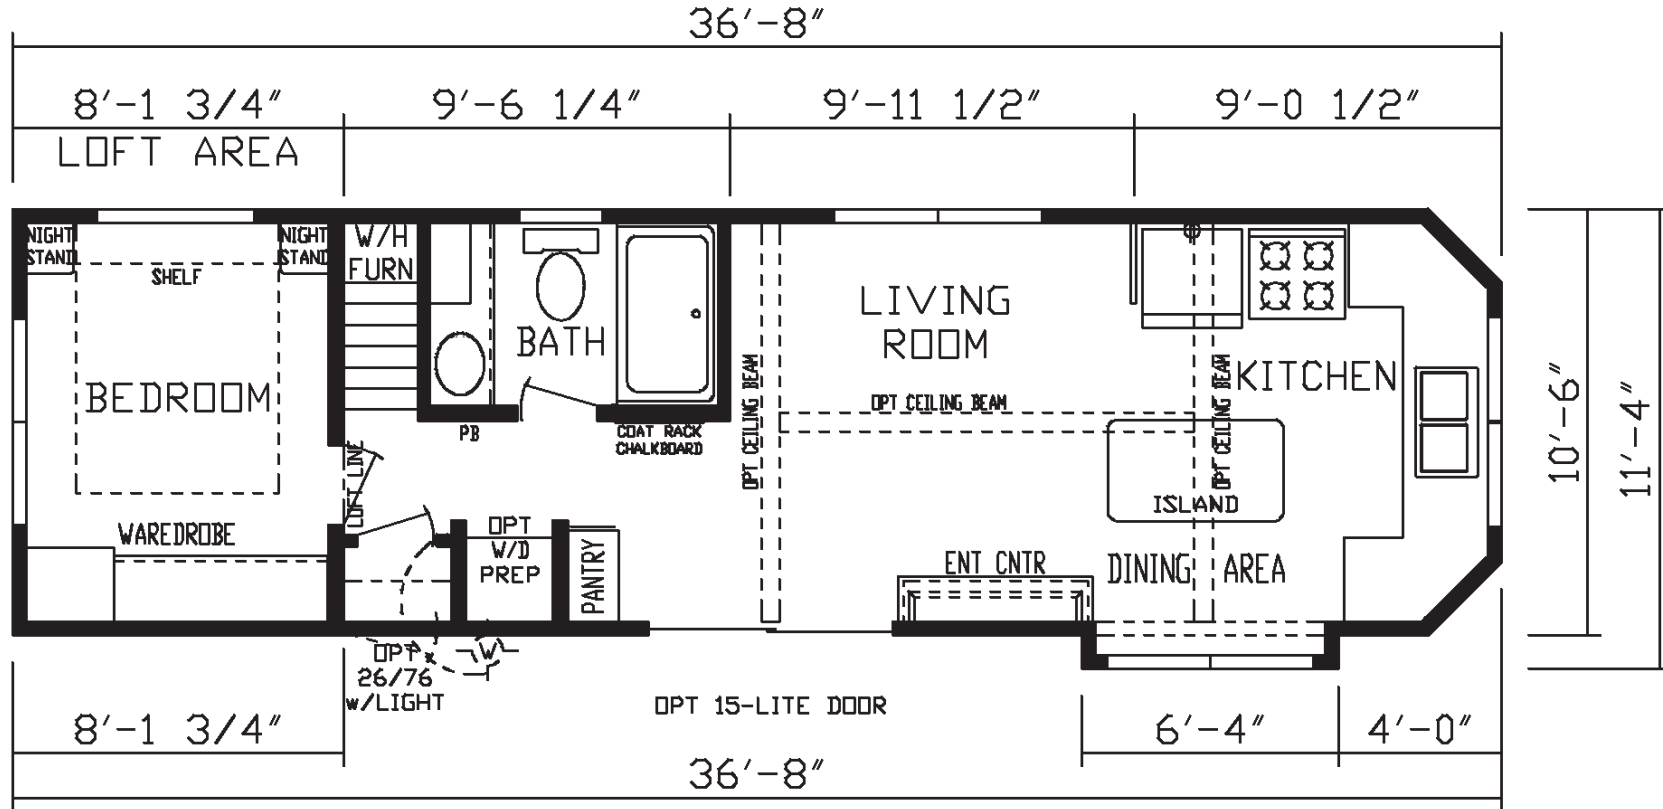

Belona

Country Manor Series

399 SQ. FT. (Approximate) 1 Bedroom, 1 Bath, Loft

Park Models
"Factory Direct Value" **DIRECT**

Last Updated: 10-26-23

FACTORY EXPO HOME CENTERS
2225 E. Market St.
Nappanee IN 46550