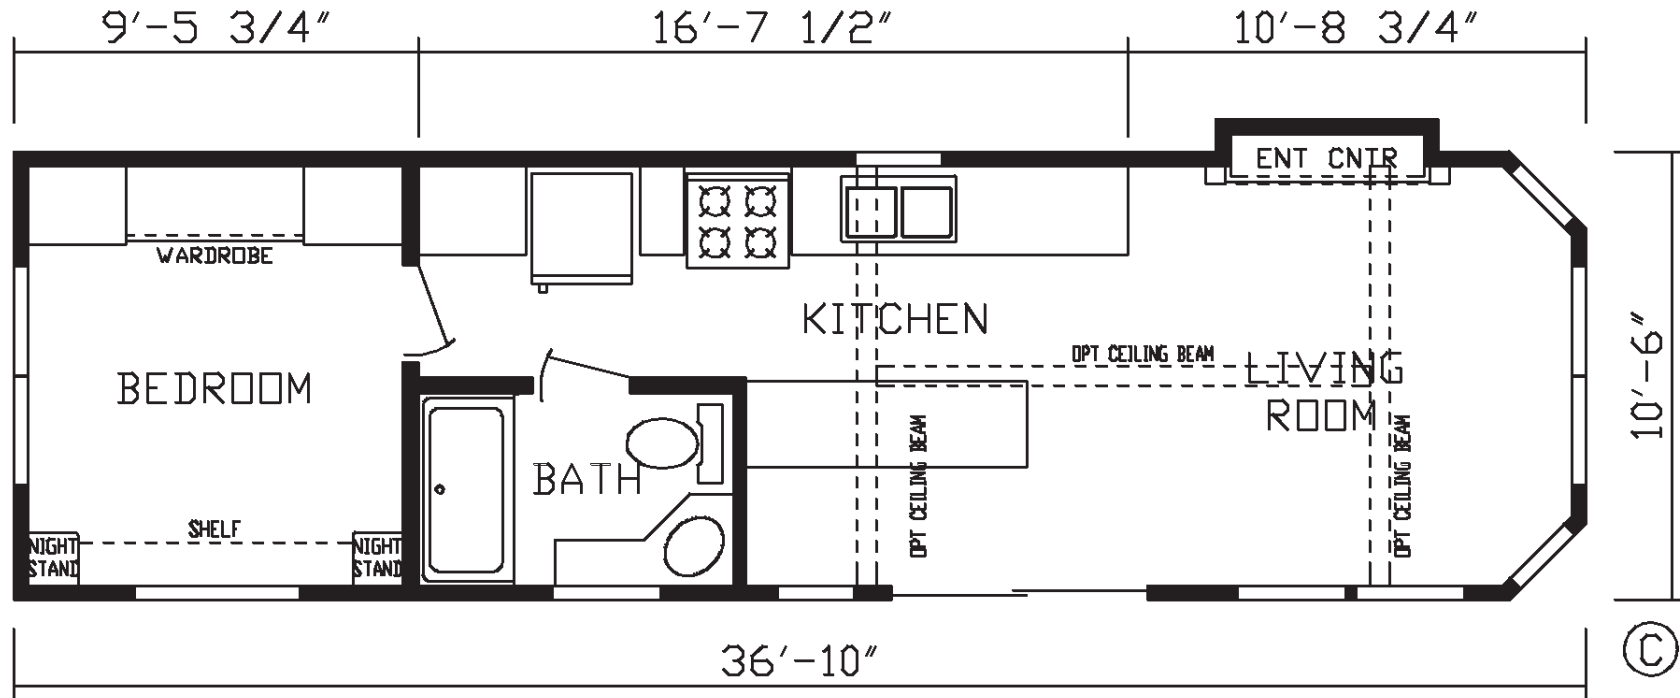

Chesterton

Country Manor Series

399 SQ. FT. (Approximate) 1 Bedroom, 1 Bath

Park Models
"Factory Direct Value" **DIRECT**

Last Updated: 10-26-23

FACTORY EXPO HOME CENTERS
2225 E. Market St.
Nappanee IN 46550