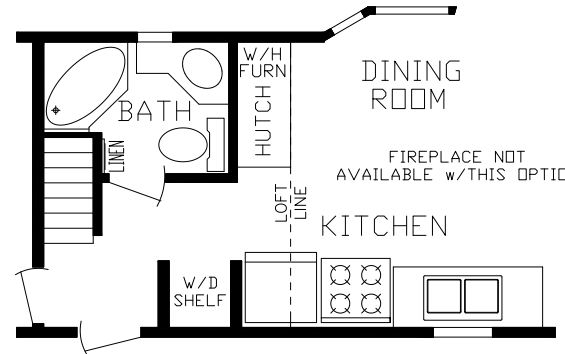

Decoy

Country Manor Series

383 SQ. FT. (Approximate) 1 Bedroom, 1 Bath, Loft

Park Models
"Factory Direct Value" **DIRECT**

Last Updated: 4-18-22

Loft

**R01 Opt
Washer/Dryer**

FACTORY EXPO HOME CENTERS
2225 E. Market St.
Nappanee IN 46550