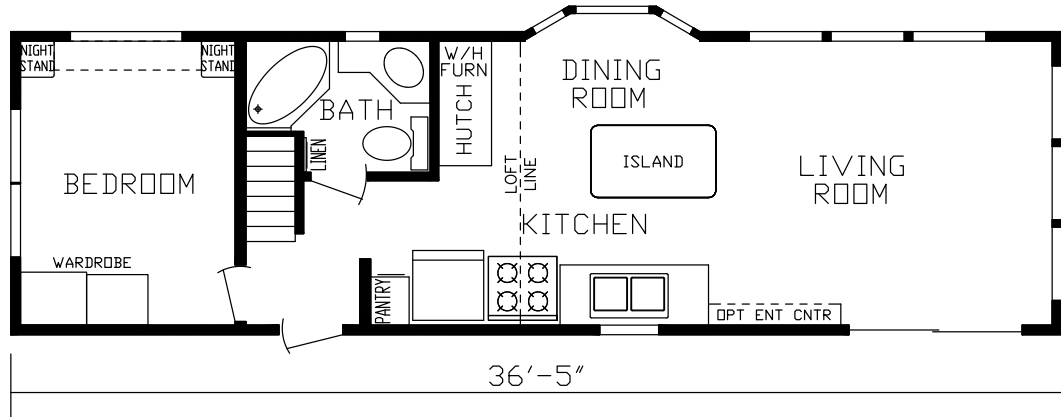

Decoy

Country Manor Series

383 SQ. FT. (Approximate) 1 Bedroom, 1 Bath, Loft

Park Models
"Factory Direct Value" **DIRECT**

Last Updated: 4-18-22

Loft

**R01 Opt
Washer/Dryer**

FACTORY EXPO HOME CENTERS
2225 E. Market St.
Nappanee IN 46550