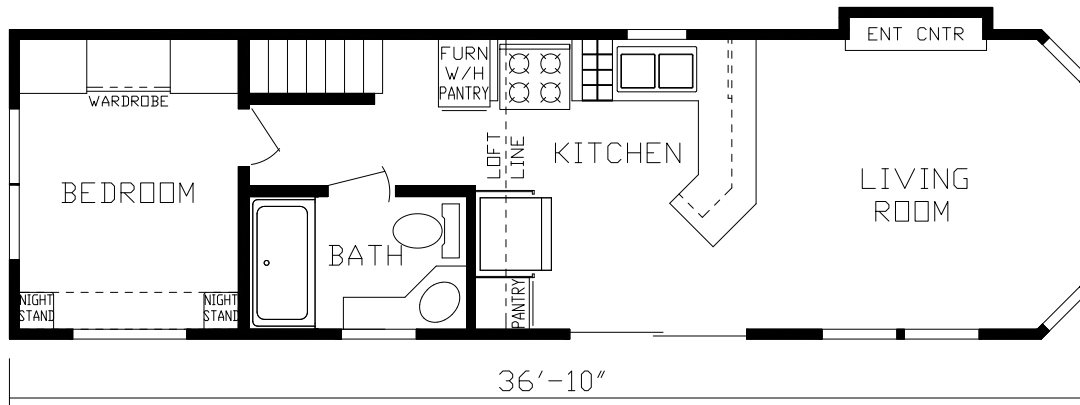

Lizton

Country Manor Series

387 SQ. FT. (Approximate) 1 Bedroom, 1 Bath, Loft

Park Models
"Factory Direct Value" **DIRECT**

Last Updated: 4-18-22

Loft

**R02 Opt
Farmhouse Sink**

**R01 Opt Stacked
Washer/Dryer**