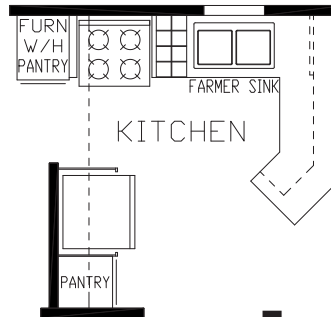

Lizton

Country Manor Series

387 SQ. FT. (Approximate) 1 Bedroom, 1 Bath, Loft

Park Models
"Factory Direct Value" **DIRECT**

Last Updated: 4-18-22

Loft

**R02 Opt
Farmhouse Sink**

**R01 Opt Stacked
Washer/Dryer**

FACTORY EXPO HOME CENTERS
2225 E. Market St.
Nappanee IN 46550

NP.ParkModelsDirect.com | 1-800-691-2871

IMPORTANT: Alta Cima Corp reserves the right to modify, cancel or substitute products or features of this event at any time without prior notice or obligation. Pictures and other promotional materials are representative and may depict or contain floor plans, square footages, elevations, options, upgrades, extra design features, decorations, floor coverings, specialty light fixtures, custom paint and wall coverings, window treatments, landscaping, sound and alarm systems, furnishings, appliances, and other designer/decorator features and amenities that are not included as part of the home and/or may not be available at all locations. Home, pricing and community information is subject to change, and homes to prior sale, at any time without notice or obligation. ©2020 Alta Cima Corp. All rights reserved.