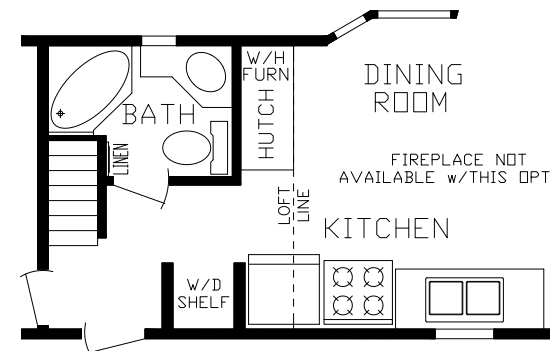

Maumee

Country Manor Series

383 SQ. FT. (Approximate) 1 Bedroom, 1 Bath, Loft

Park Models
"Factory Direct Value" **DIRECT**

Last Updated: 4-18-22

Loft

R01 Opt Washer/Dryer

FACTORY EXPO HOME CENTERS
2225 E. Market St.
Nappanee IN 46550