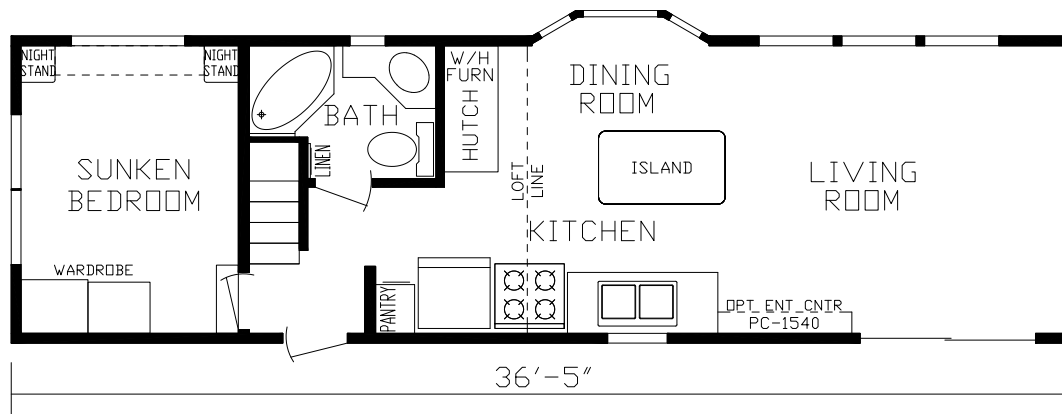

Maumee

Country Manor Series

383 SQ. FT. (Approximate) 1 Bedroom, 1 Bath, Loft

Park Models
"Factory Direct Value" **DIRECT**

Last Updated: 4-18-22

Loft

R01 Opt Washer/Dryer

FACTORY EXPO HOME CENTERS
2225 E. Market St.
Nappanee IN 46550