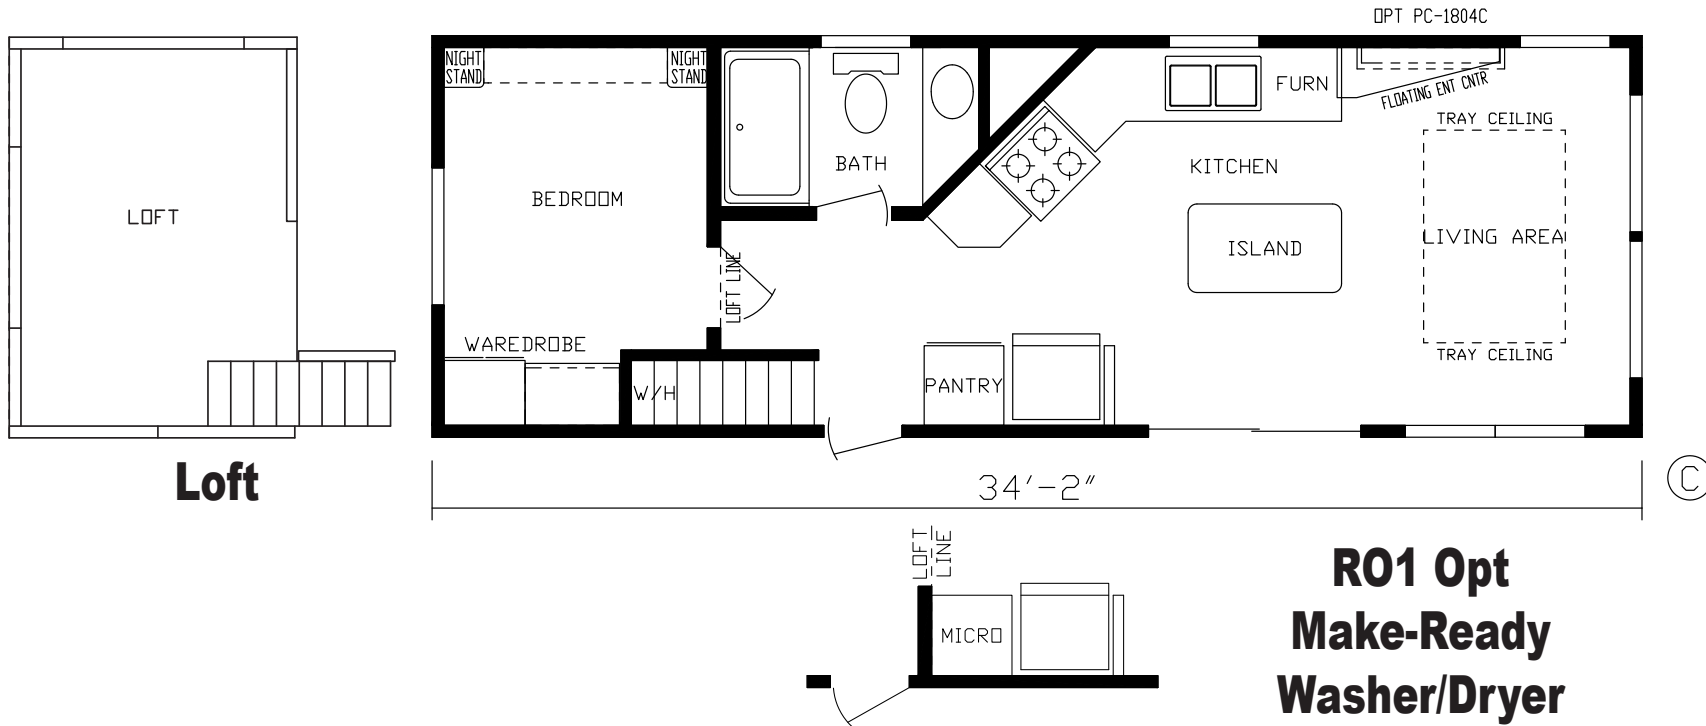

Maybook

Cavco 150 Series

387 SQ. FT. (Approximate) 1 Bedroom, 1 Bath

Park Models
"Factory Direct Value" **DIRECT**

Last Updated: 4-18-22

**R01 Opt
Make-Ready
Washer/Dryer**

FACTORY EXPO HOME CENTERS
2225 E. Market St.
Nappanee IN 46550