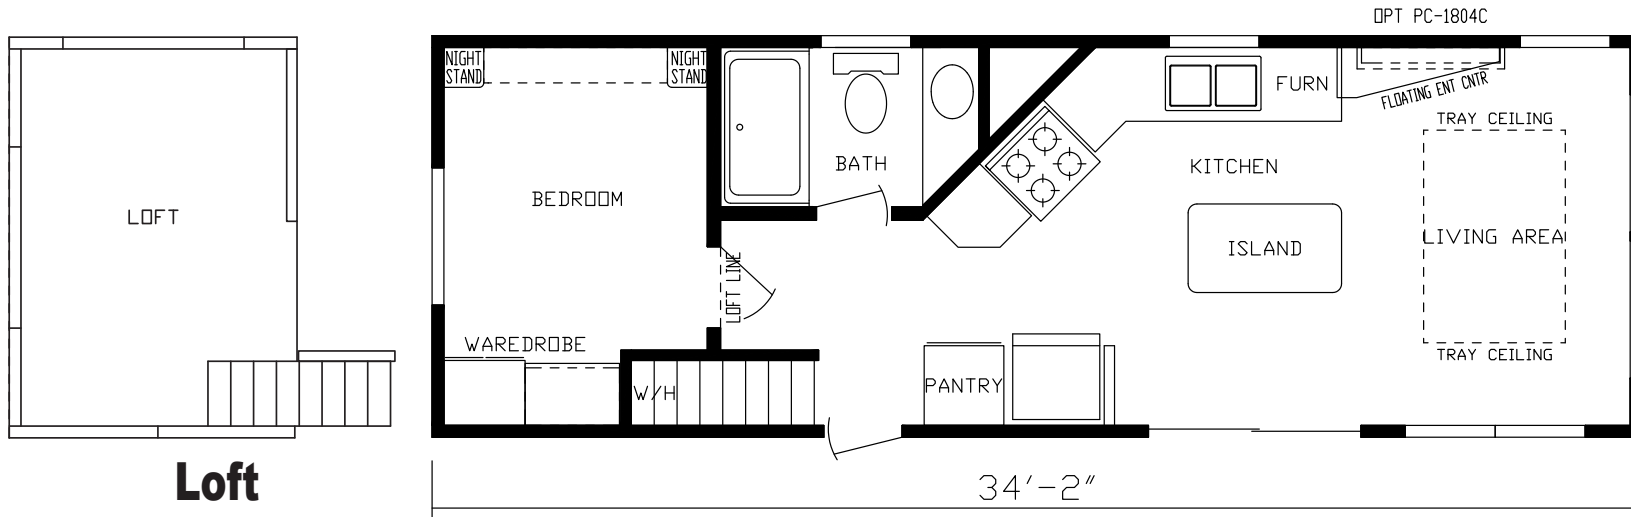

Maybrook

Cavco 150 Series

387 SQ. FT. (Approximate) 1 Bedroom, 1 Bath

Park Models
"Factory Direct Value" **DIRECT**

Last Updated: 4-18-22

Loft

**R01 Opt
Make-Ready
Washer/Dryer**

FACTORY EXPO HOME CENTERS
2225 E. Market St.
Nappanee IN 46550