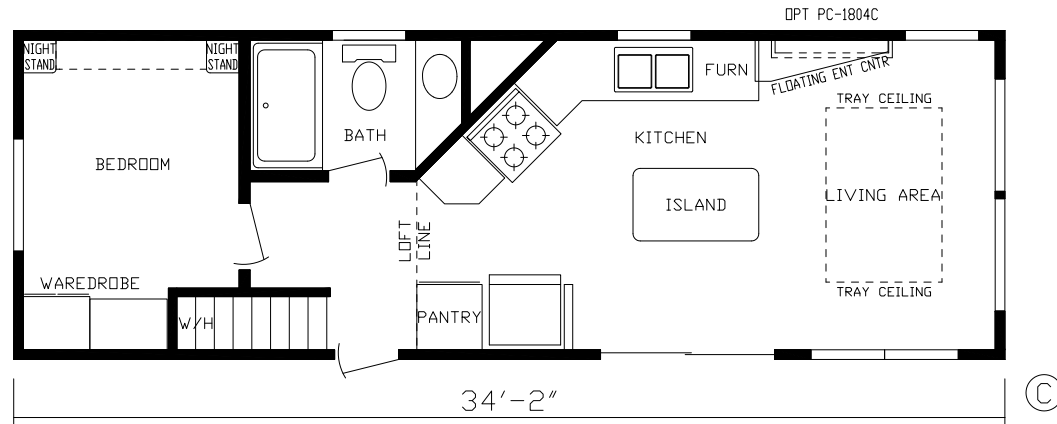

# McNairy

Cavco 150 Series

387 SQ. FT. (Approximate) 1 Bedroom, 1 Bath

**Park Models**  
"Factory Direct Value" **DIRECT**

Last Updated: 4-18-22

**R01 Opt  
Stacked  
Washer / Dryer**

**R02 Opt  
Make-Ready  
Washer/Dryer**