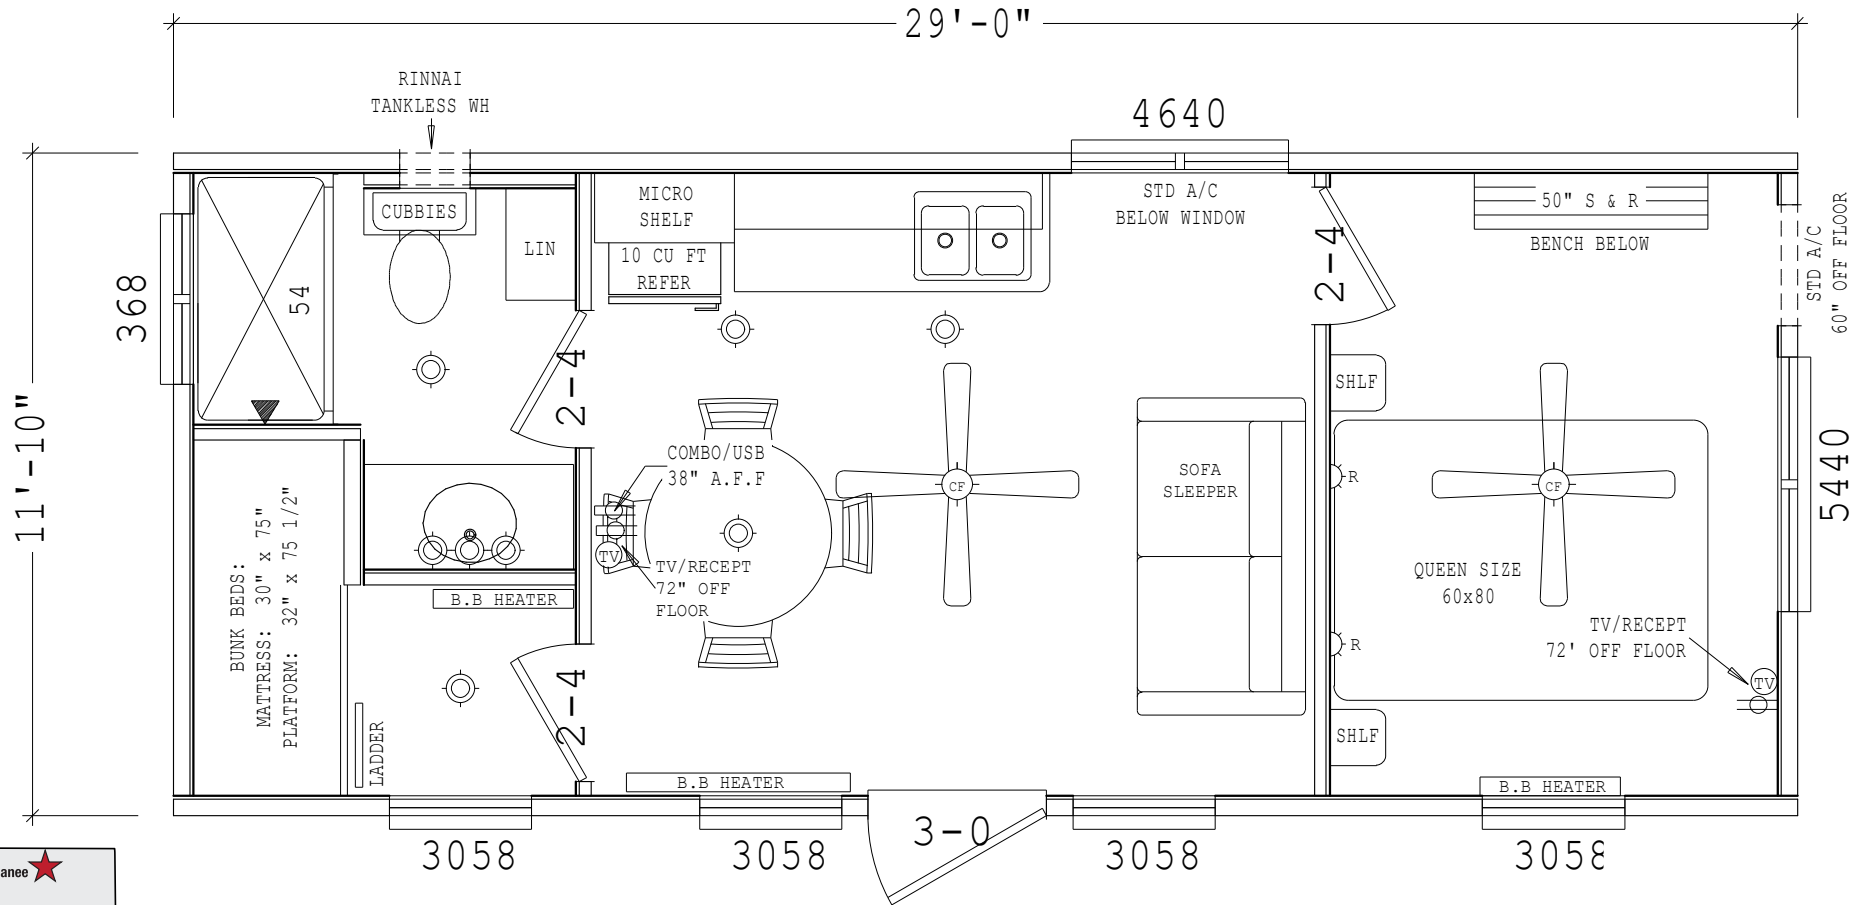

Nelsonville

Cabin Series

Factory Expo

PARK MODEL HOMES

Bunk Beds
Approx. 343 Sq. Ft.

Last Updated: 10-24-18

I authorize Factory Expo to build my house, per this plan.

X _____