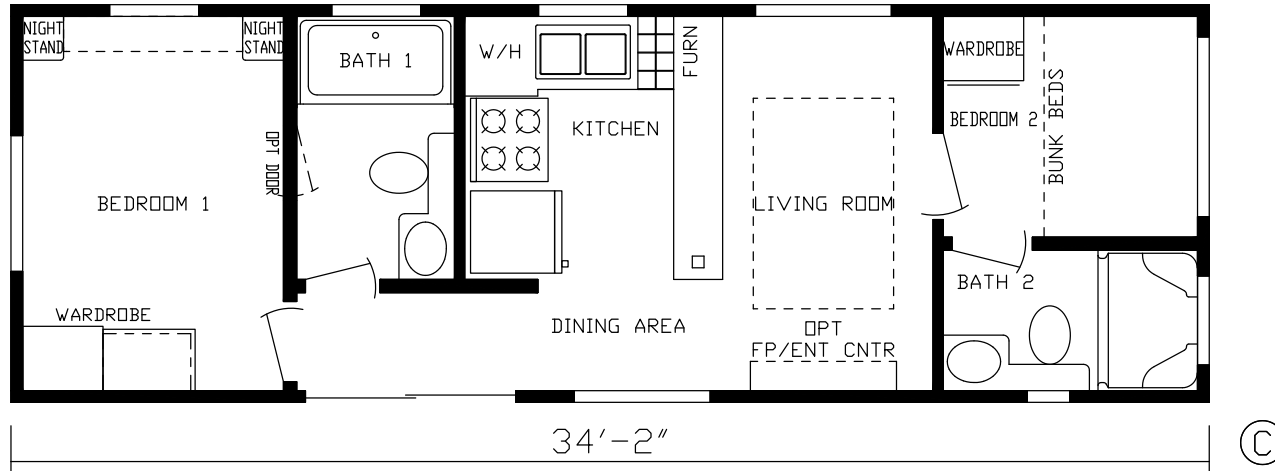

# Pepperdine

Cavco 150 Series

387 SQ. FT. (Approximate) 2 Bedrooms, 2 Baths

**Park Models**  
"Factory Direct Value" **DIRECT**

Last Updated: 4-18-22

## R01 Opt Entry

**FACTORY EXPO HOME CENTERS**  
2225 E. Market St.  
Nappanee IN 46550

**NP.ParkModelsDirect.com | 1-800-691-2871**

**IMPORTANT:** Alta Cima Corp reserves the right to modify, cancel or substitute products or features of this event at any time without prior notice or obligation. Pictures and other promotional materials are representative and may depict or contain floor plans, square footages, elevations, options, upgrades, extra design features, decorations, floor coverings, specialty light fixtures, custom paint and wall coverings, window treatments, landscaping, sound and alarm systems, furnishings, appliances, and other designer/decorator features and amenities that are not included as part of the home and/or may not be available at all locations. Home, pricing and community information is subject to change, and homes to prior sale, at any time without notice or obligation. ©2020 Alta Cima Corp. All rights reserved.