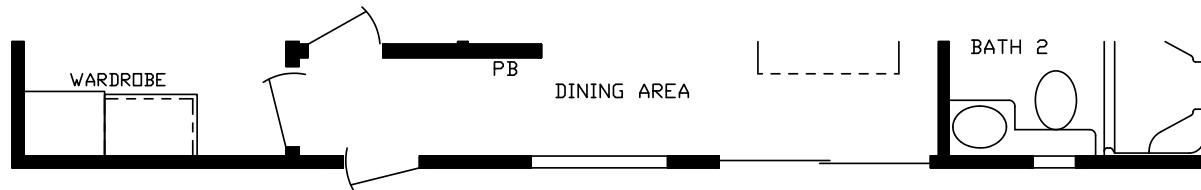

# Pepperdine

Cavco 150 Series

387 SQ. FT. (Approximate) 2 Bedrooms, 2 Baths

**Park Models**  
"Factory Direct Value" **DIRECT**

Last Updated: 4-18-22