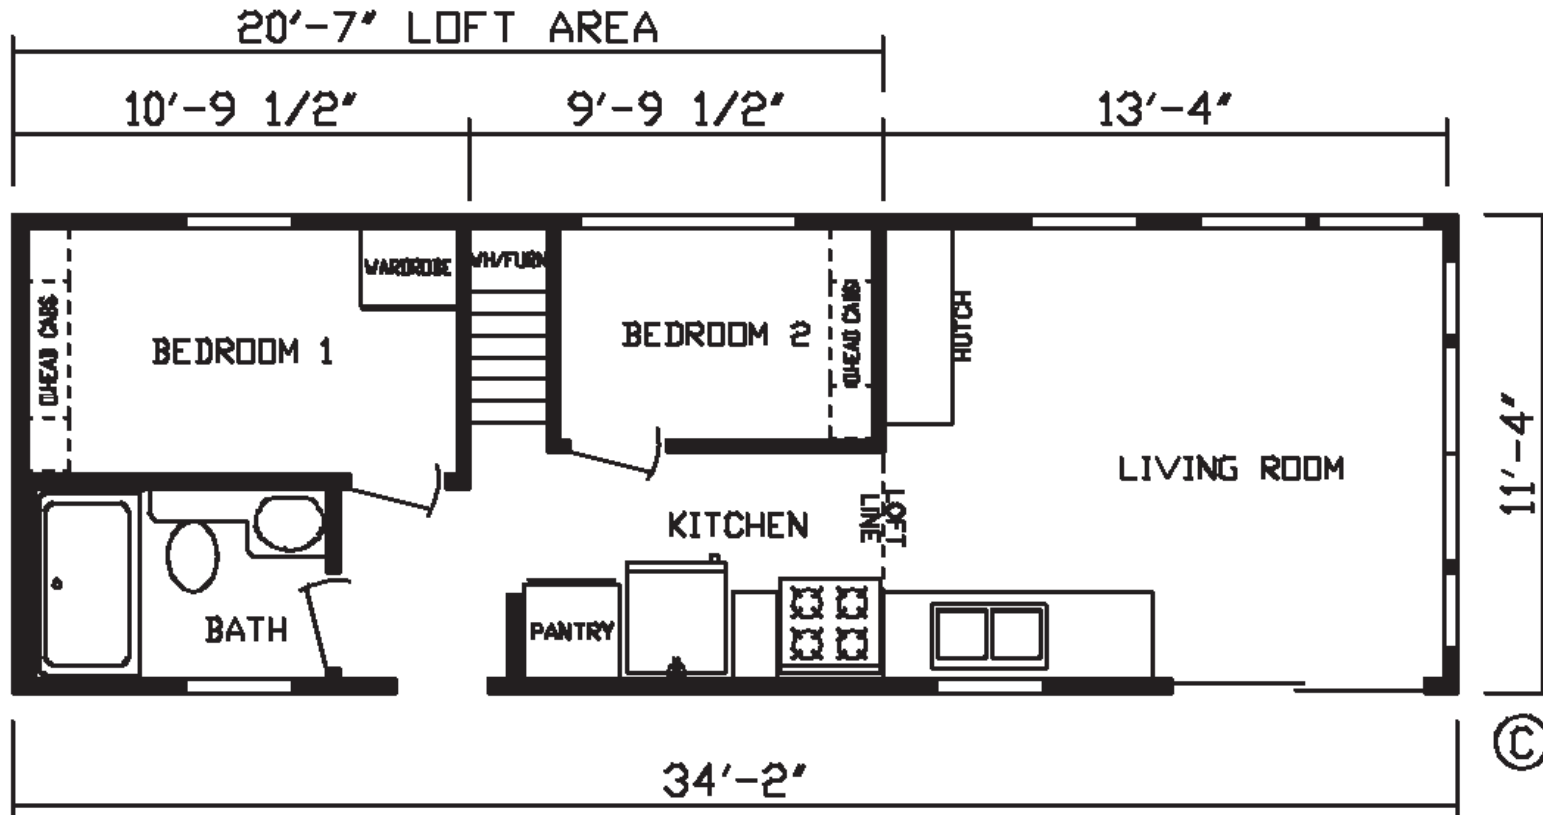

Ramble

Country Manor Series

399 SQ. FT. (Approximate) 2 Bedroom, 1 Bath, Loft

Park Models
"Factory Direct Value" **DIRECT**

Last Updated: 9-22-22

FACTORY EXPO HOME CENTERS
2225 E. Market St.
Nappanee IN 46550