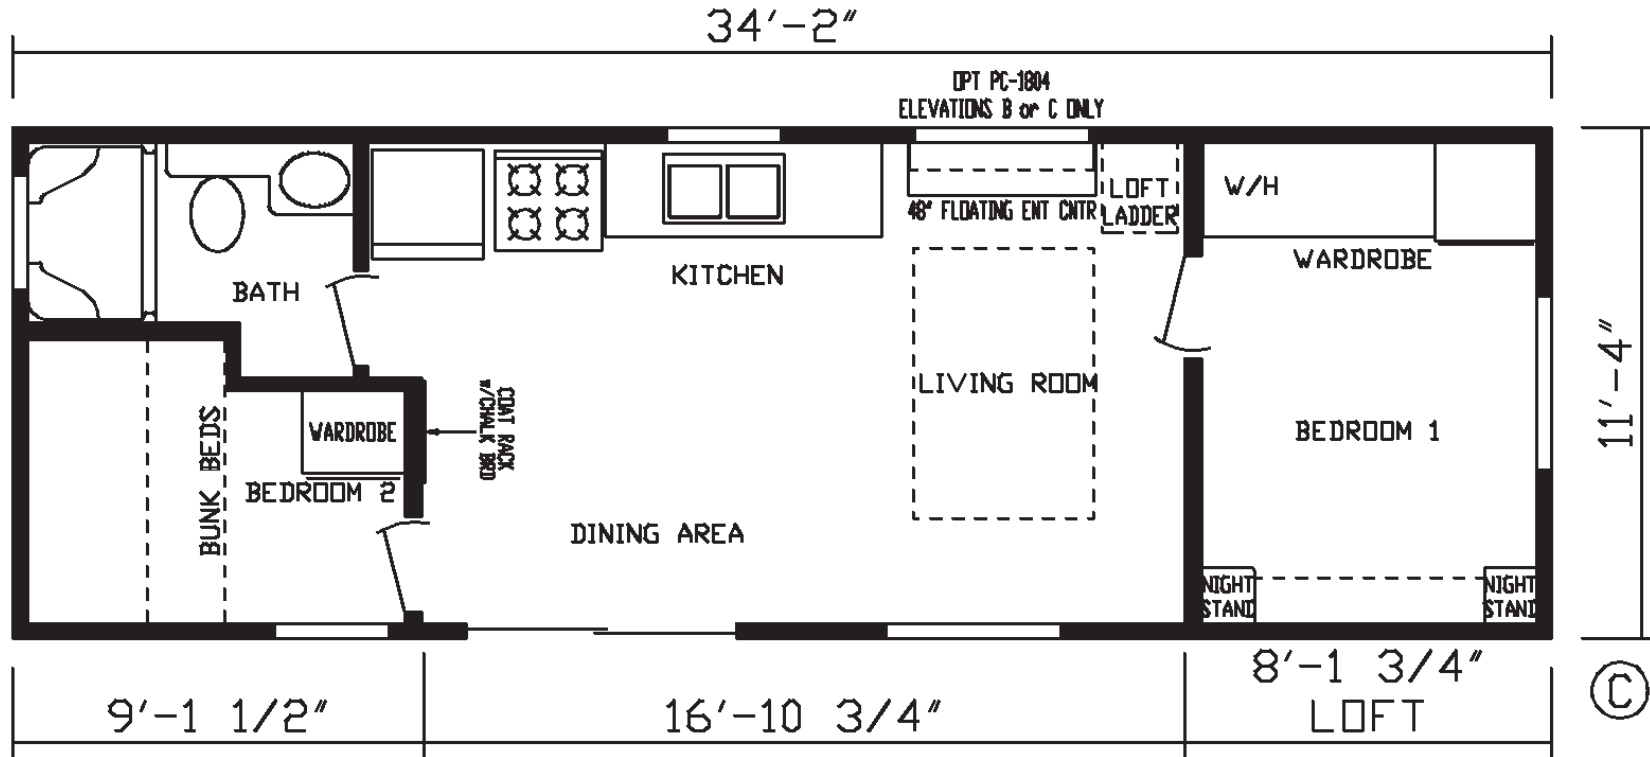

# Trinitee

Cavco 150 Series

399 SQ. FT. (Approximate) 2 Bedroom, 1 Bath

**Park Models**  
"Factory Direct Value" **DIRECT**

Last Updated: 4-22-24

**FACTORY EXPO HOME CENTERS**  
2225 E. Market St.  
Nappanee IN 46550