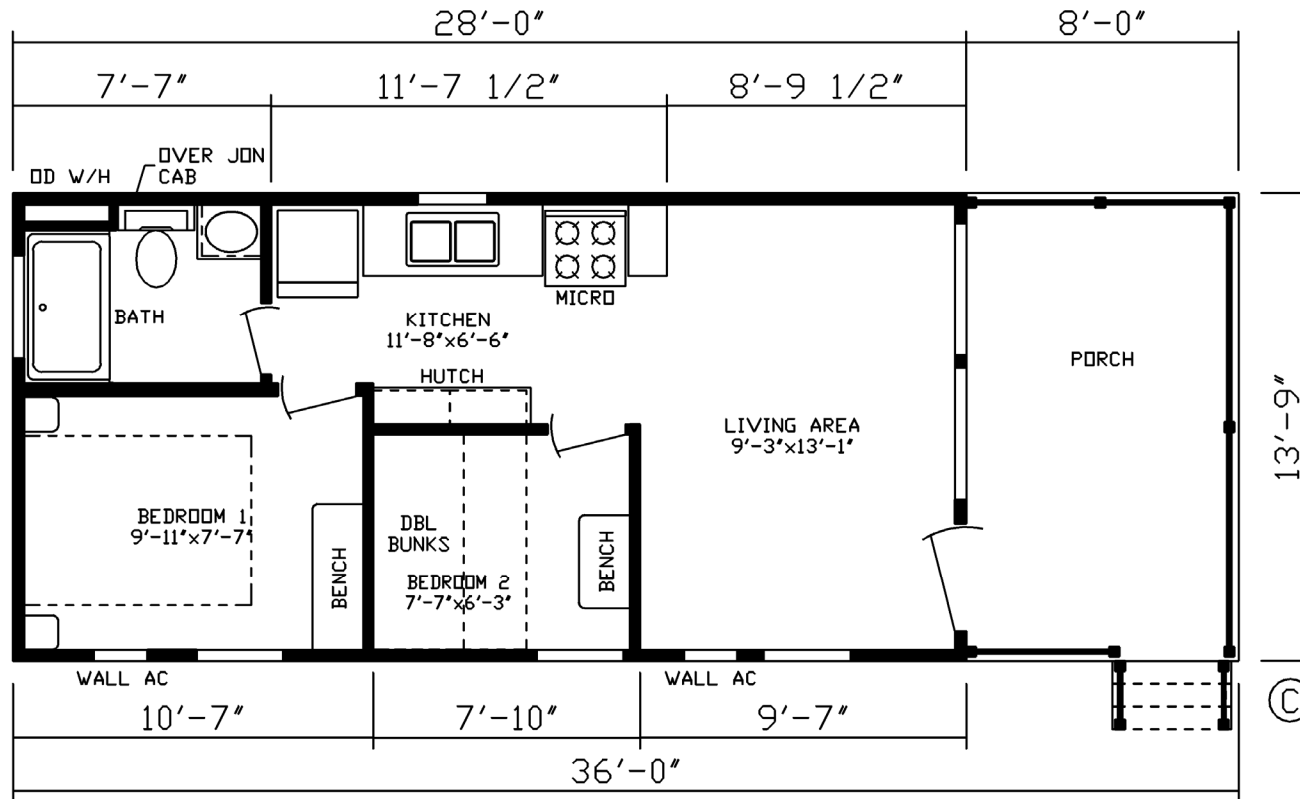

Tunker

Cabin Series

Double Bunks
Approx. 397 Sq. Ft.

Last Updated: 2-28-20

Factory Expo Home Centers
 2225 East Market Street
 Nappanee, IN 46550

I authorize Factory Expo to build my house, per this plan.

X _____
 Customer Signature/Date