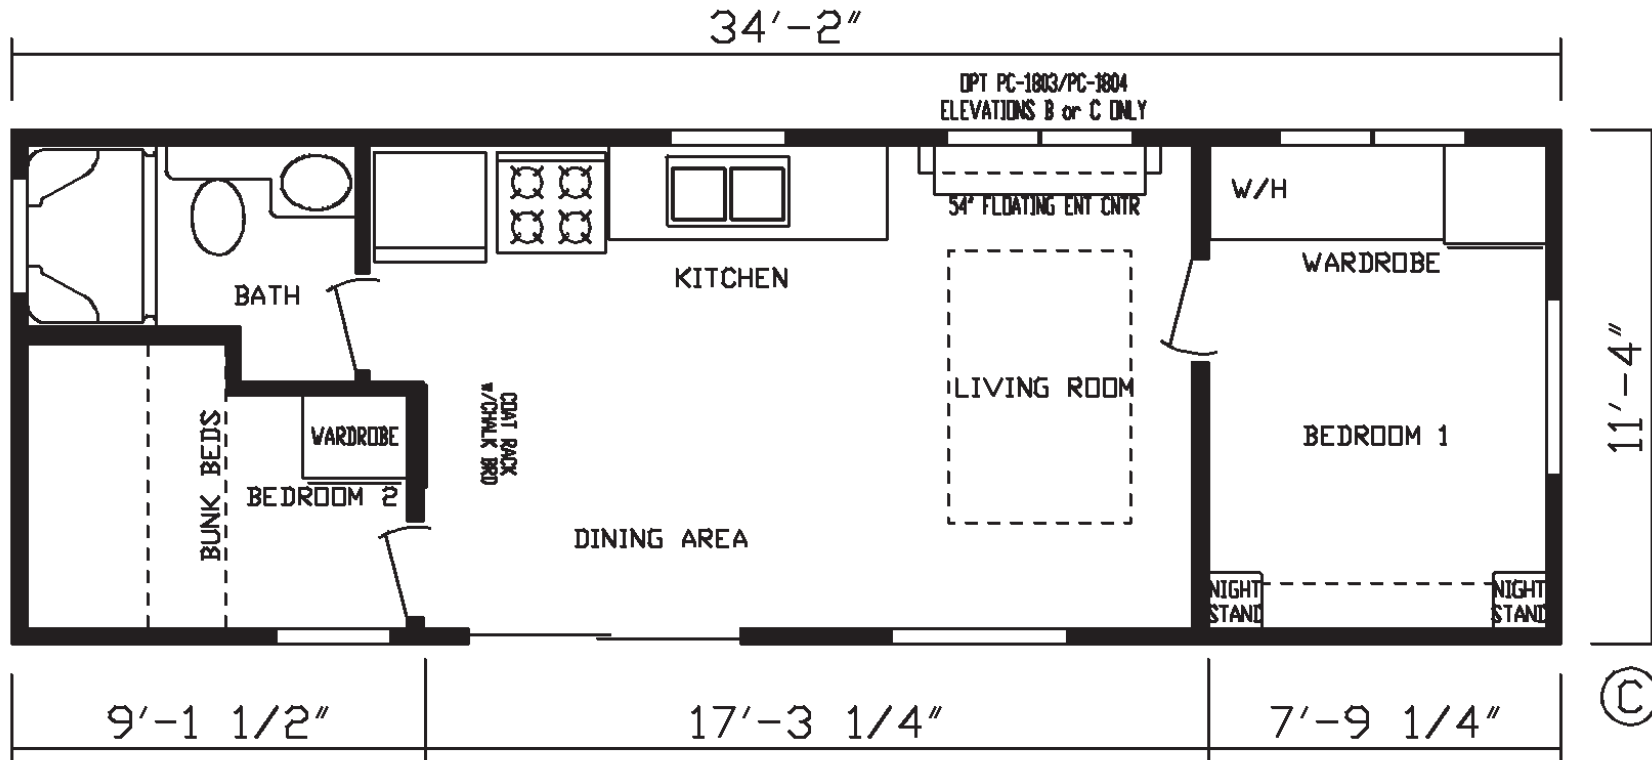

Vandalia

Cavco 150 Series

397 SQ. FT. (Approximate) 2 Bedroom, 1 Bath

Park Models
"Factory Direct Value" **DIRECT**

Last Updated: 10-26-23

FACTORY EXPO HOME CENTERS
2225 E. Market St.
Nappanee IN 46550

NP.ParkModelsDirect.com | 1-800-691-2871