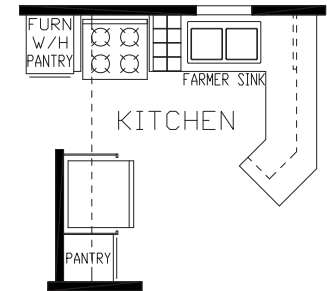

# Verdi

Country Manor Series

387 SQ. FT. (Approximate) 1 Bedroom, 1 Bath, Loft

**Park Models**  
"Factory Direct Value" **DIRECT**

Last Updated: 4-18-22

**Loft**

©

**R02 Opt  
Farmhouse Sink**

**R01 Opt Stacked  
Washer/Dryer**

**FACTORY EXPO HOME CENTERS**  
2225 E. Market St.  
Nappanee IN 46550

**NP.ParkModelsDirect.com | 1-800-691-2871**

**IMPORTANT:** Alta Cima Corp reserves the right to modify, cancel or substitute products or features of this event at any time without prior notice or obligation. Pictures and other promotional materials are representative and may depict or contain floor plans, square footages, elevations, options, upgrades, extra design features, decorations, floor coverings, specialty light fixtures, custom paint and wall coverings, window treatments, landscaping, sound and alarm systems, furnishings, appliances, and other designer/decorator features and amenities that are not included as part of the home and/or may not be available at all locations. Home, pricing and community information is subject to change, and homes to prior sale, at any time without notice or obligation. ©2020 Alta Cima Corp. All rights reserved.