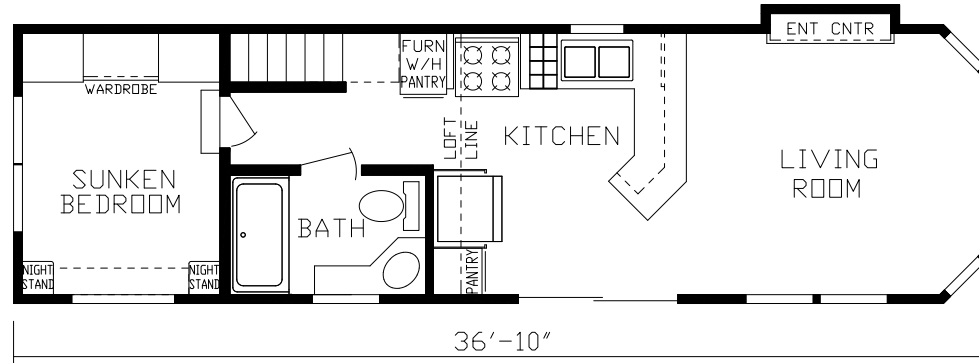

# Verdi

Country Manor Series

387 SQ. FT. (Approximate) 1 Bedroom, 1 Bath, Loft

**Park Models**  
"Factory Direct Value" **DIRECT**

Last Updated: 4-18-22

**Loft**

©

**R02 Opt  
Farmhouse Sink**

**R01 Opt Stacked  
Washer/Dryer**

**FACTORY EXPO HOME CENTERS**  
2225 E. Market St.  
Nappanee IN 46550

**NP.ParkModelsDirect.com | 1-800-691-2871**

**IMPORTANT:** Alta Cima Corp reserves the right to modify, cancel or substitute products or features of this event at any time without prior notice or obligation. Pictures and other promotional materials are representative and may depict or contain floor plans, square footages, elevations, options, upgrades, extra design features, decorations, floor coverings, specialty light fixtures, custom paint and wall coverings, window treatments, landscaping, sound and alarm systems, furnishings, appliances, and other designer/decorator features and amenities that are not included as part of the home and/or may not be available at all locations. Home, pricing and community information is subject to change, and homes to prior sale, at any time without notice or obligation. ©2020 Alta Cima Corp. All rights reserved.