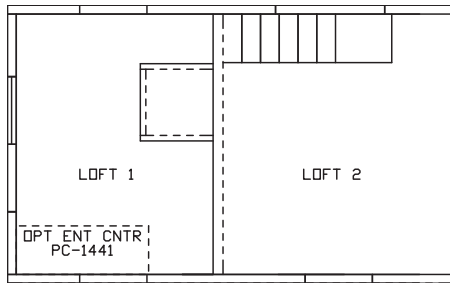

# Verdi

Country Manor Series

387 SQ. FT. (Approximate) 1 Bedroom, 1 Bath, Loft

**Park Models**  
"Factory Direct Value" **DIRECT**

Last Updated: 4-18-22

**Loft**

©

**R02 Opt  
Farmhouse Sink**