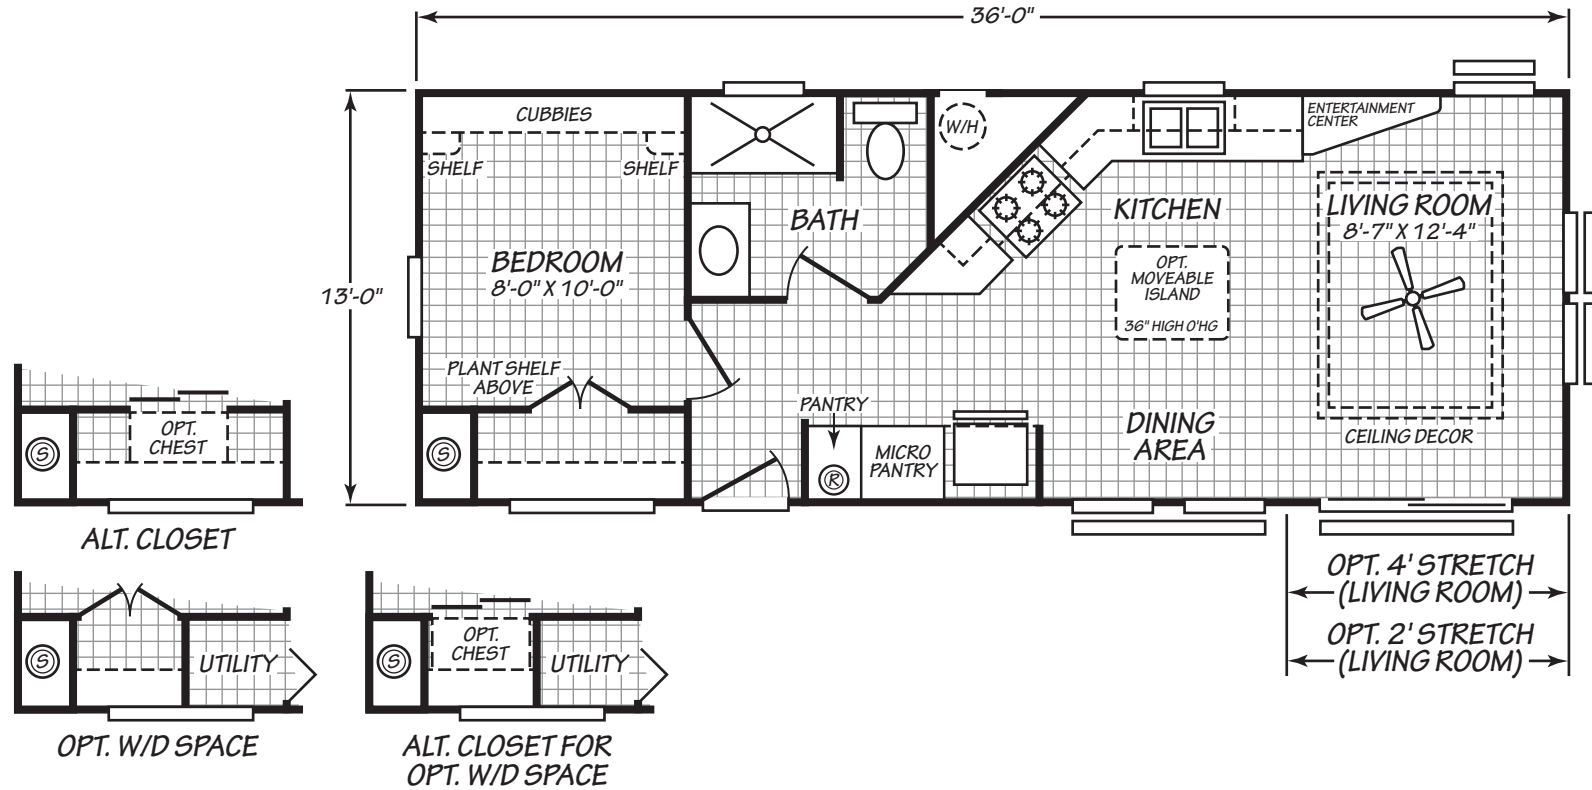

Avery

Lake Charles Series

468 SQ. FT. (Approximate) 1 Bedroom, 1 Bath

Last Updated: 6-21-23

FACTORY EXPO HOME CENTERS
 931 NW 37th Ave.
 Ocala, Florida 34475

MHFactoryDirect.com | 1-800-965-7521

IMPORTANT: Alta Cima Corp reserves the right to modify, cancel or substitute products or features of this event at any time without prior notice or obligation. Pictures and other promotional materials are representative and may depict or contain floor plans, square footages, elevations, options, upgrades, extra design features, decorations, floor coverings, specialty light fixtures, custom paint and wall coverings, window treatments, landscaping, sound and alarm systems, furnishings, appliances, and other designer/decorator features and amenities that are not included as part of the home and/or may not be available at all locations. Home, pricing and community information is subject to change, and homes to prior sale, at any time without notice or obligation. ©2020 Alta Cima Corp. All rights reserved.