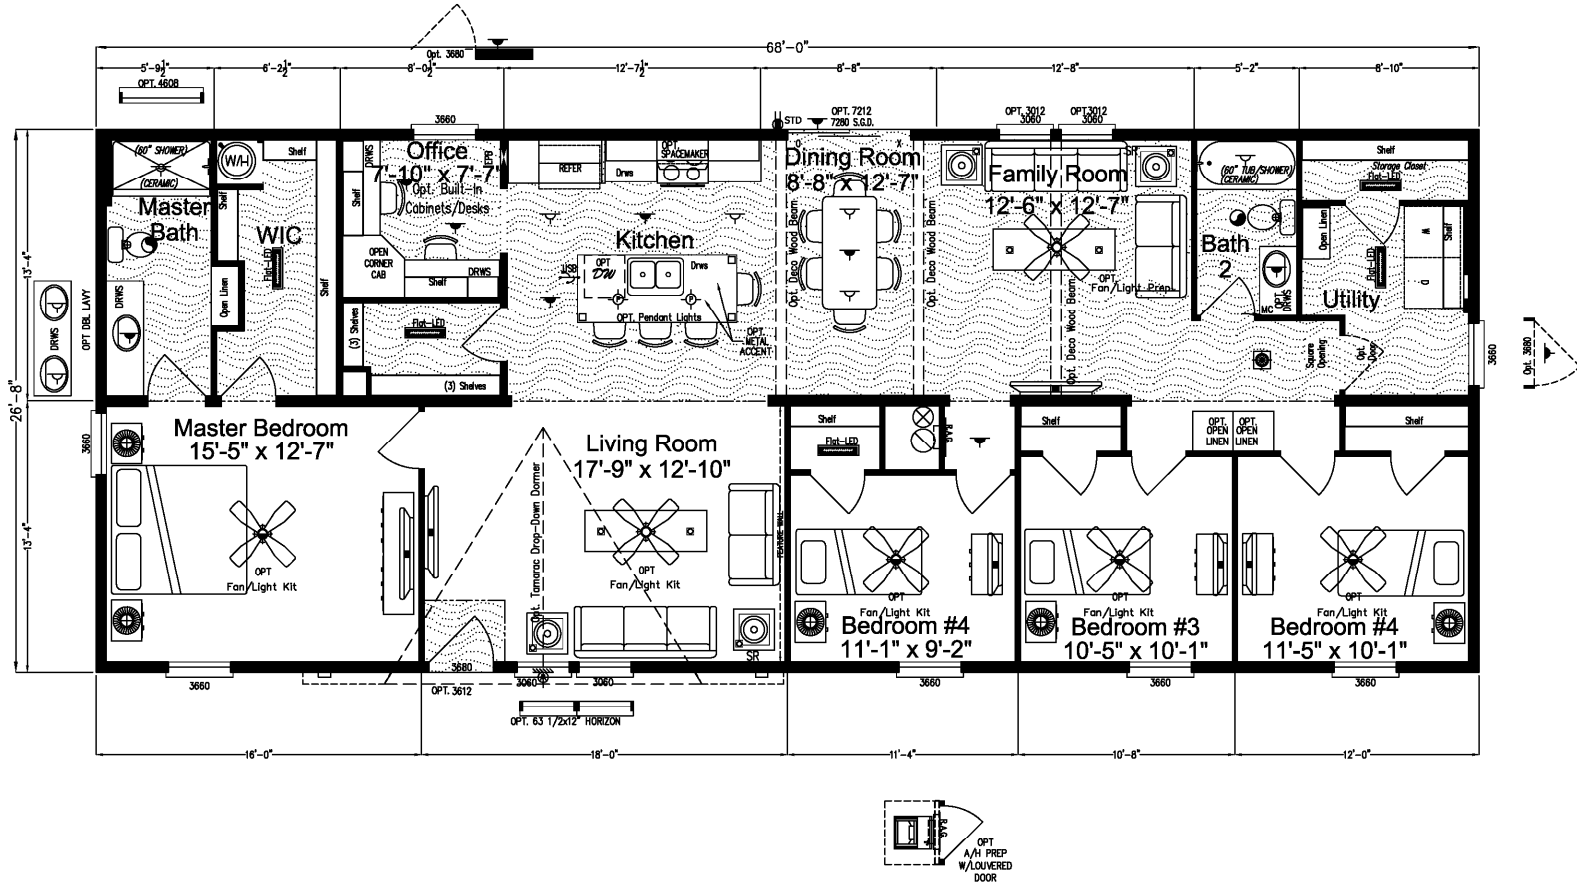

Brekanwood

Cape Manor Series

1,904 SQ. FT. (Approximate) 4 Bedroom, 2 Bath

"Factory Direct Pricing" HOME CENTERS

Last Updated: 6-1-21

FACTORY EXPO HOME CENTERS
 931 NW 37th Ave.
 Ocala, Florida 34475

MHFactoryDirect.com | 1-800-965-7521