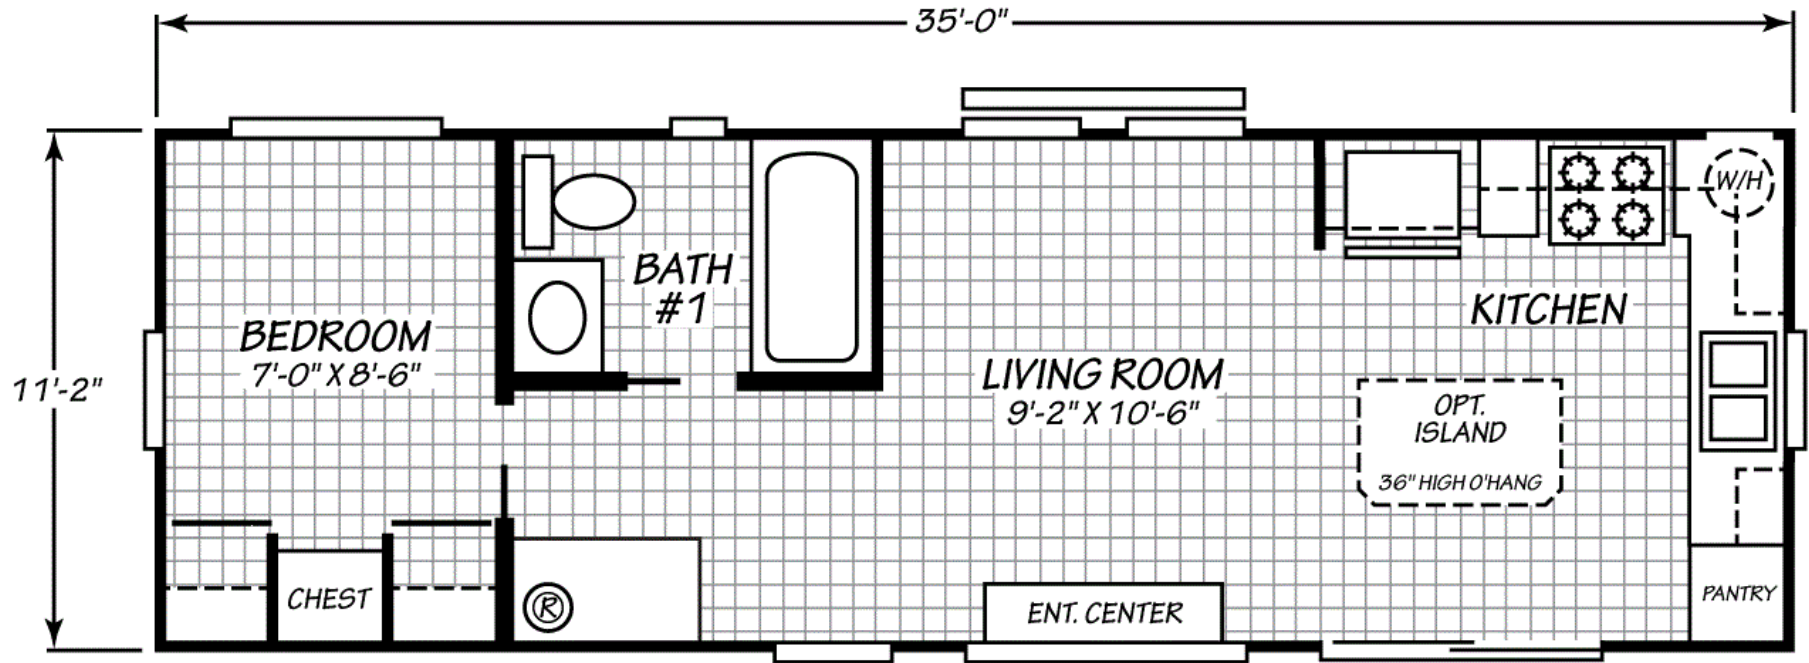

Conrad

Eagle Non-Loft Series

390 SQ. FT. (Approximate) 1 Bedroom, 1 Bath

Last Updated: 8-25-23

FACTORY EXPO HOME CENTERS
931 NW 37th Ave.
Ocala, Florida 34475

CE.ParkModelsDirect.com | 1-800-965-7521

IMPORTANT: Alta Cima Corp reserves the right to modify, cancel or substitute products or features of this event at any time without prior notice or obligation. Pictures and other promotional materials are representative and may depict or contain floor plans, square footages, elevations, options, upgrades, extra design features, decorations, floor coverings, specialty light fixtures, custom paint and wall coverings, window treatments, landscaping, sound and alarm systems, furnishings, appliances, and other designer/decorator features and amenities that are not included as part of the home and/or may not be available at all locations. Home, pricing and community information is subject to change, and homes to prior sale, at any time without notice or obligation. ©2020 Alta Cima Corp. All rights reserved.