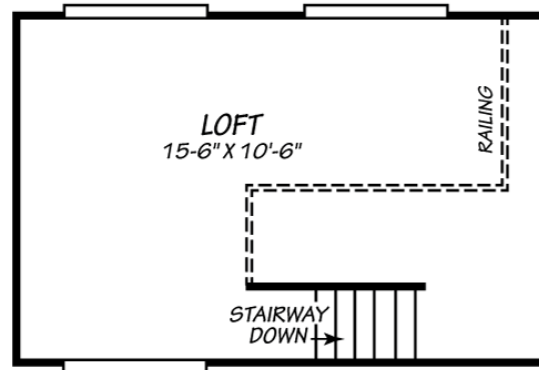

Fernbrook

Eagle Loft Series

379 SQ. FT. (Approximate) 1 Bedroom, 1 Bath

Last Updated: 7-18-23

SECOND FLOOR

FIRST FLOOR

FACTORY EXPO HOME CENTERS
 931 NW 37th Ave.
 Ocala, Florida 34475

CE.ParkModelsDirect.com | 1-800-965-7521