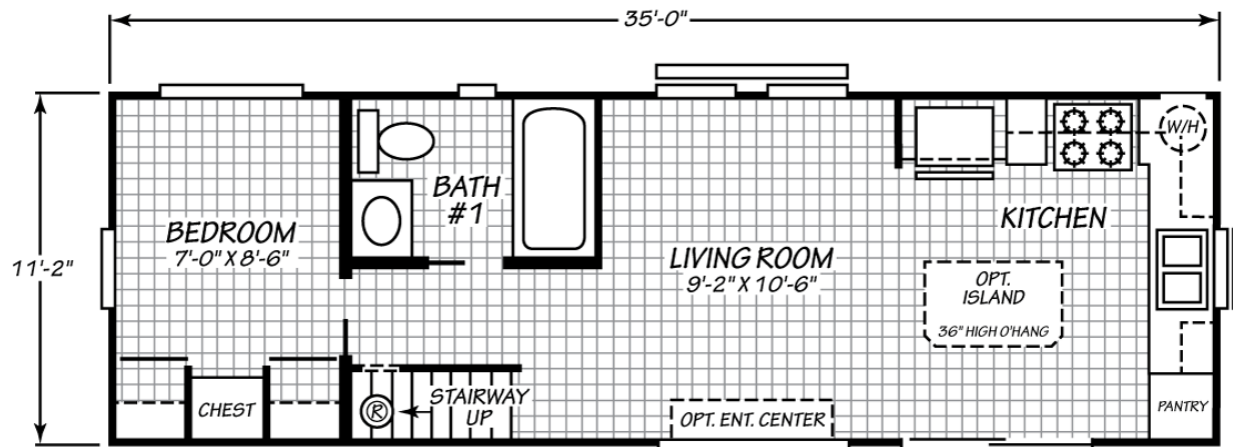

Fernbrook

Eagle Loft Series

379 SQ. FT. (Approximate) 1 Bedroom, 1 Bath

Last Updated: 7-18-23

SECOND FLOOR

FIRST FLOOR

FACTORY EXPO HOME CENTERS
 931 NW 37th Ave.
 Ocala, Florida 34475

CE.ParkModelsDirect.com | 1-800-965-7521