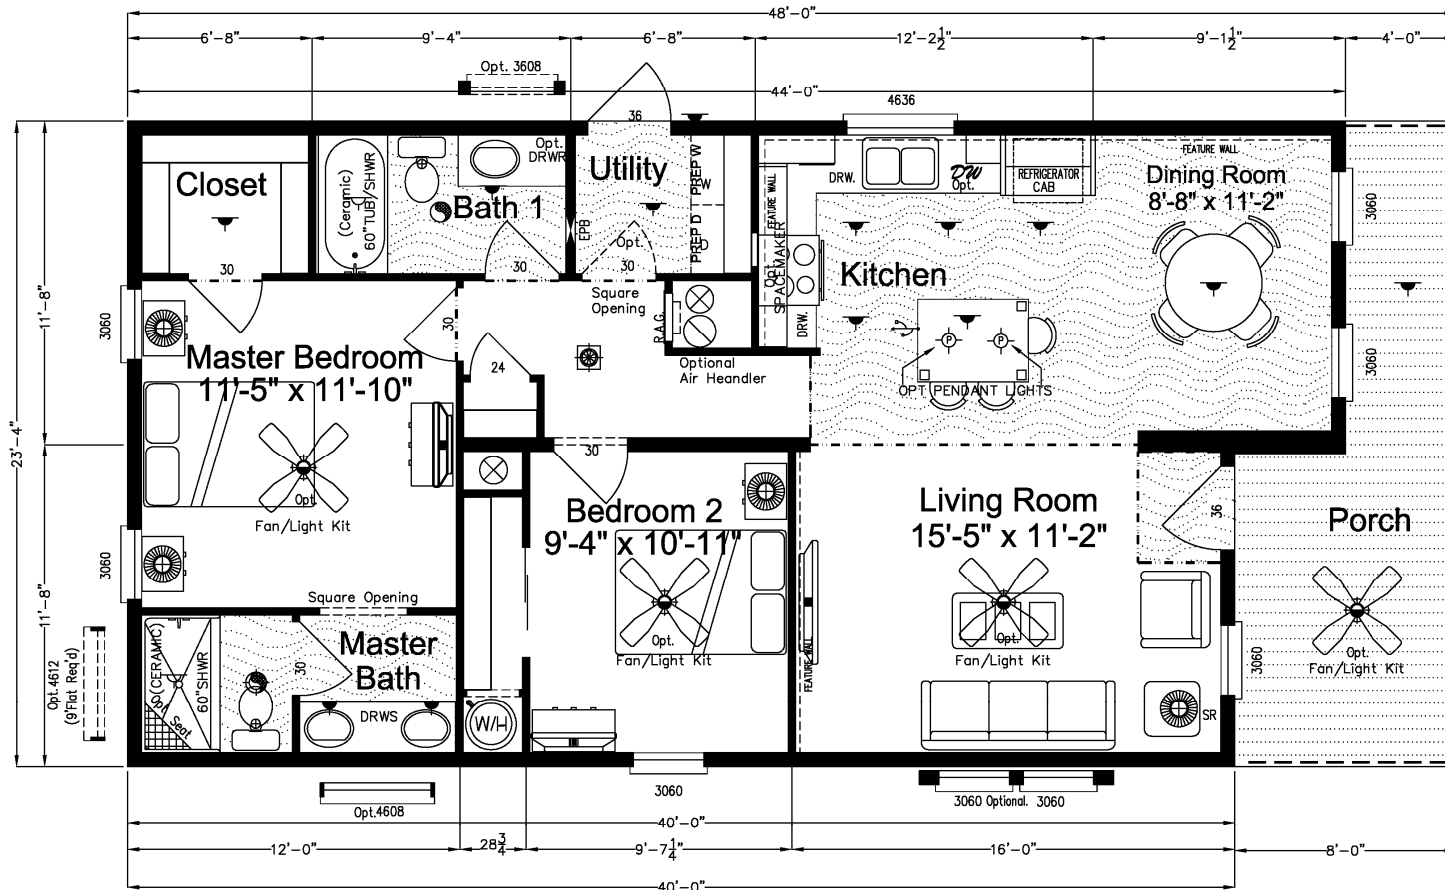

Hart

Cape Manor Series

1,120 SQ. FT. (Approximate) 2 Bedroom, 2 Bath

Last Updated: 6-1-21

FACTORY EXPO HOME CENTERS
 931 NW 37th Ave.
 Ocala, Florida 34475

MHFactoryDirect.com | 1-800-965-7521

IMPORTANT: Alta Cima Corp reserves the right to modify, cancel or substitute products or features of this event at any time without prior notice or obligation. Pictures and other promotional materials are representative and may depict or contain floor plans, square footages, elevations, options, upgrades, extra design features, decorations, floor coverings, specialty light fixtures, custom paint and wall coverings, window treatments, landscaping, sound and alarm systems, furnishings, appliances, and other designer/decorator features and amenities that are not included as part of the home and/or may not be available at all locations. Home, pricing and community information is subject to change, and homes to prior sale, at any time without notice or obligation. ©2020 Alta Cima Corp. All rights reserved.