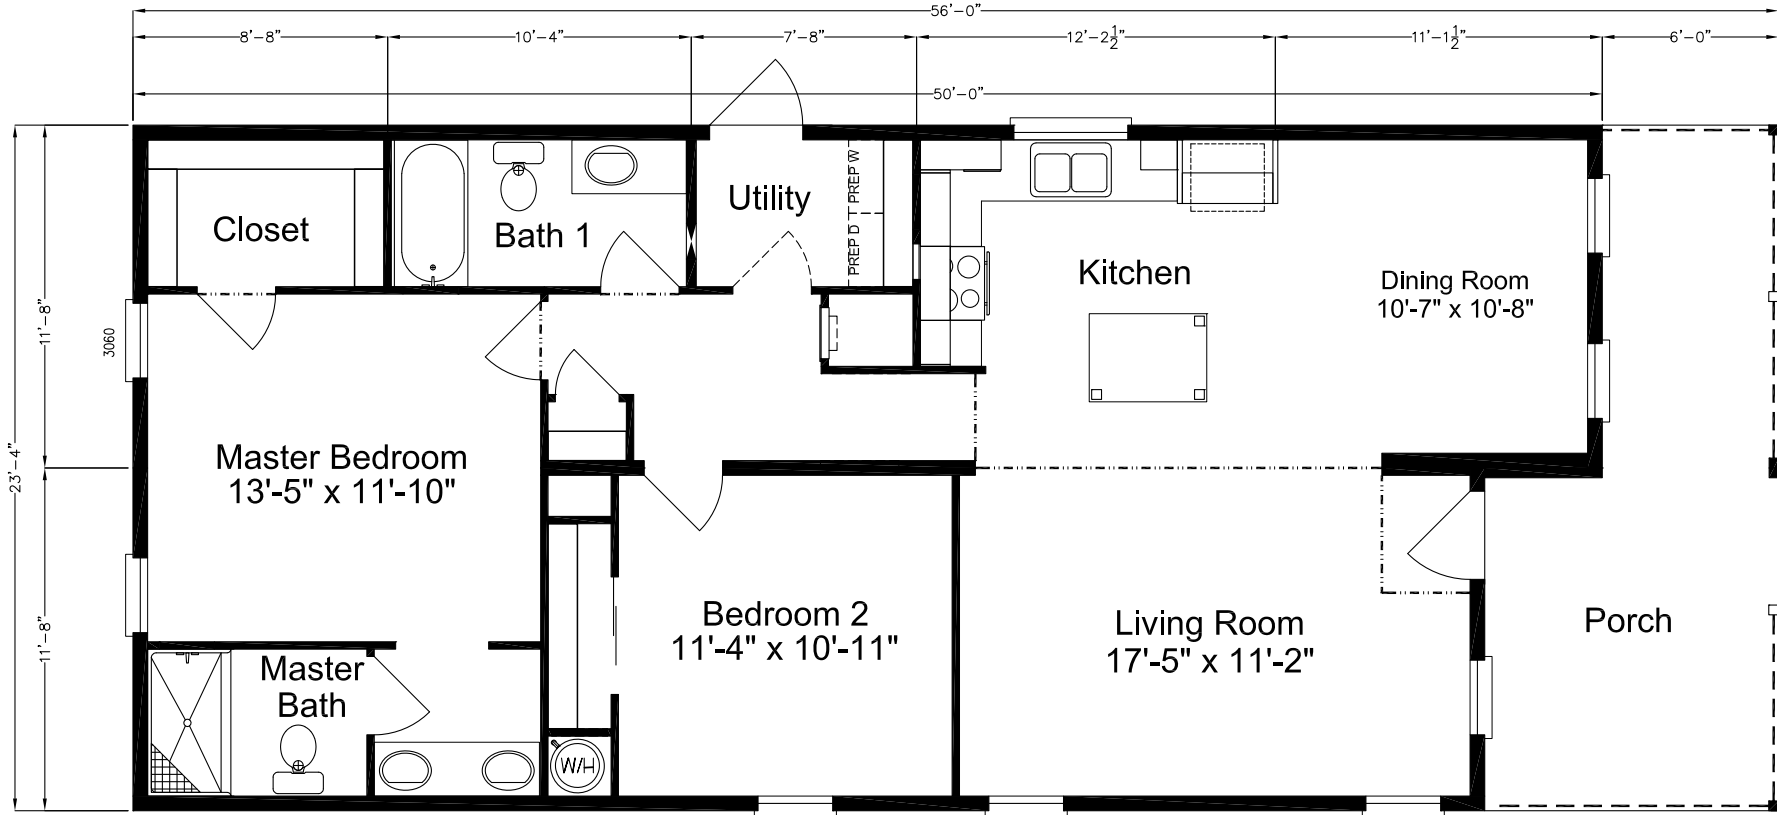

Ritter

Cape Manor Series

1,144 SQ. FT. (Approximate) 2 Bedroom, 2 Bath

Last Updated: 6-23-21

FACTORY EXPO HOME CENTERS
931 NW 37th Ave.
Ocala, Florida 34475

MHFactoryDirect.com | 1-800-965-7521

IMPORTANT: Alta Cima Corp reserves the right to modify, cancel or substitute products or features of this event at any time without prior notice or obligation. Pictures and other promotional materials are representative and may depict or contain floor plans, square footages, elevations, options, upgrades, extra design features, decorations, floor coverings, specialty light fixtures, custom paint and wall coverings, window treatments, landscaping, sound and alarm systems, furnishings, appliances, and other designer/decorator features and amenities that are not included as part of the home and/or may not be available at all locations. Home, pricing and community information is subject to change, and homes to prior sale, at any time without notice or obligation. ©2020 Alta Cima Corp. All rights reserved.