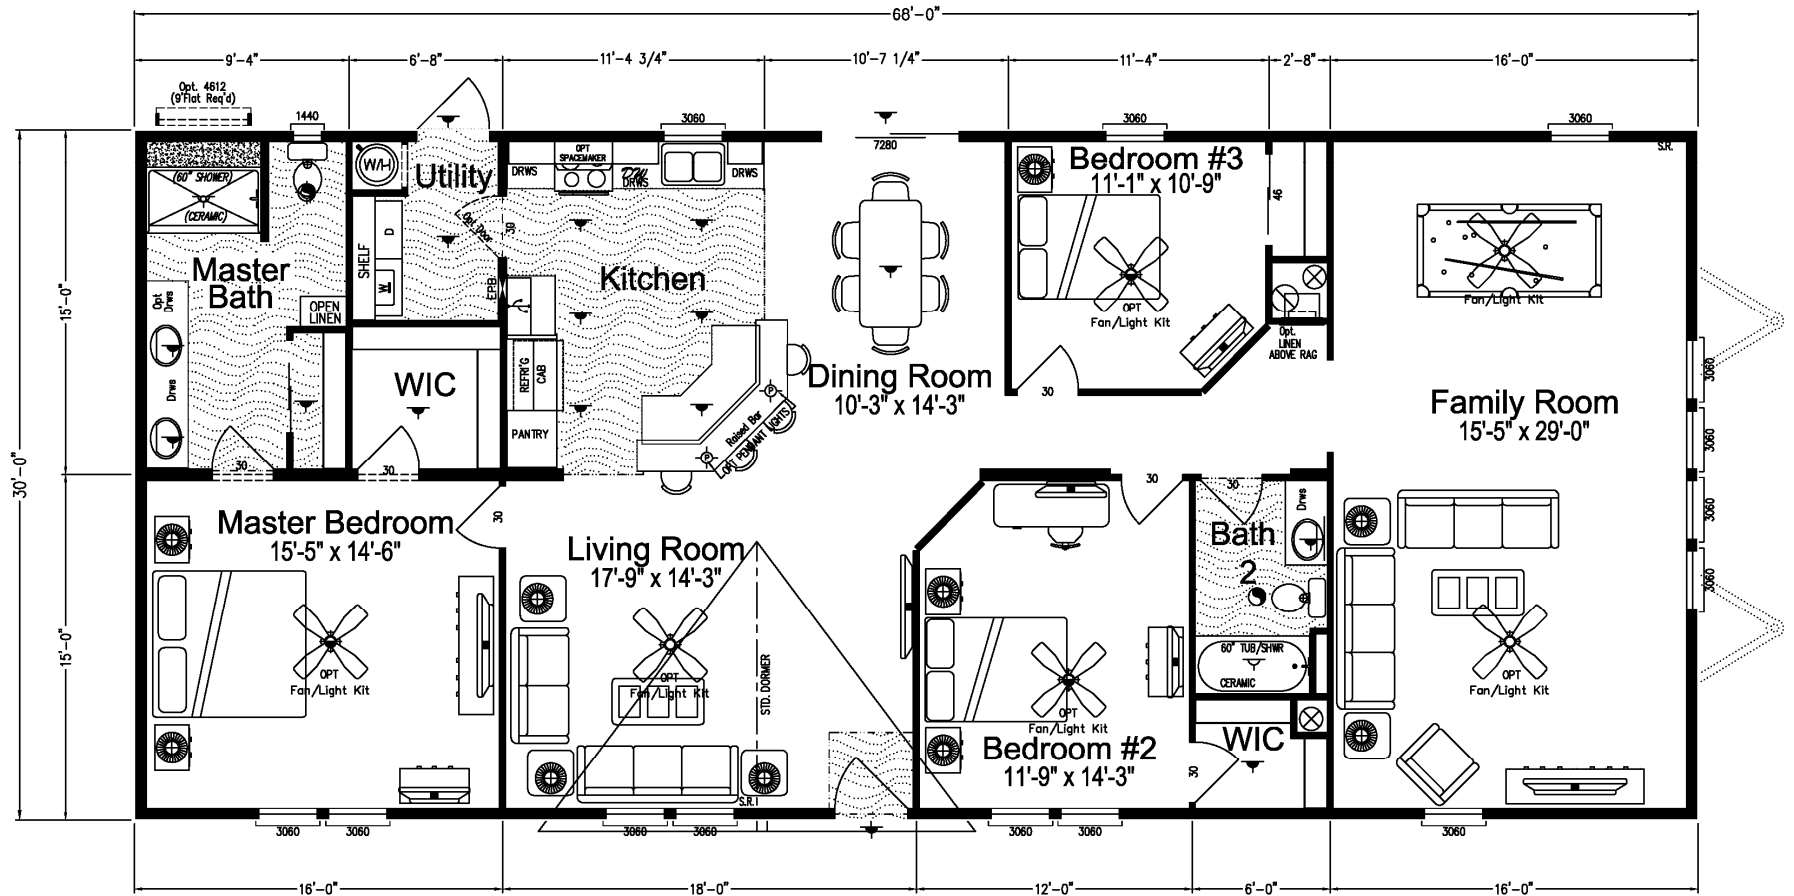

Saybrook

Cape Manor Series

2,040 SQ. FT. (Approximate) 3 Bedroom, 2 Bath

Last Updated: 6-23-21

FACTORY EXPO HOME CENTERS
 931 NW 37th Ave.
 Ocala, Florida 34475

MHFactoryDirect.com | 1-800-965-7521

IMPORTANT: Alta Cima Corp reserves the right to modify, cancel or substitute products or features of this event at any time without prior notice or obligation. Pictures and other promotional materials are representative and may depict or contain floor plans, square footages, elevations, options, upgrades, extra design features, decorations, floor coverings, specialty light fixtures, custom paint and wall coverings, window treatments, landscaping, sound and alarm systems, furnishings, appliances, and other designer/decorator features and amenities that are not included as part of the home and/or may not be available at all locations. Home, pricing and community information is subject to change, and homes to prior sale, at any time without notice or obligation. ©2020 Alta Cima Corp. All rights reserved.