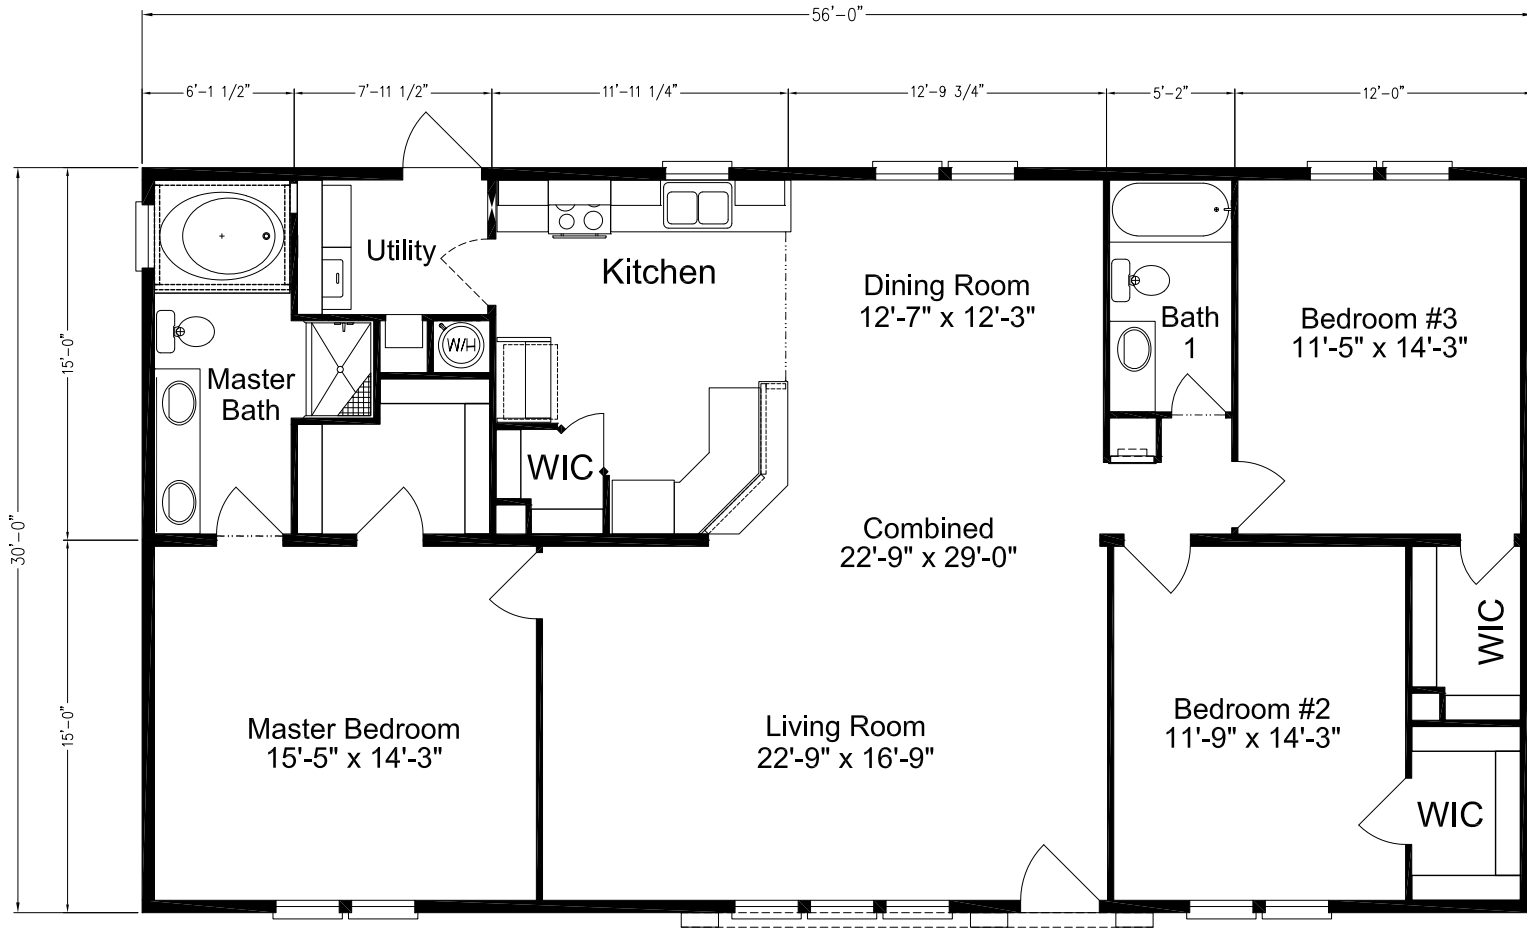

Trumbull

Cape Manor Series

1,680 SQ. FT. (Approximate) 3 Bedroom, 2 Bath

Last Updated: 6-23-21

FACTORY EXPO HOME CENTERS
931 NW 37th Ave.
Ocala, Florida 34475

MHFactoryDirect.com | 1-800-965-7521

IMPORTANT: Alta Cima Corp reserves the right to modify, cancel or substitute products or features of this event at any time without prior notice or obligation. Pictures and other promotional materials are representative and may depict or contain floor plans, square footages, elevations, options, upgrades, extra design features, decorations, floor coverings, specialty light fixtures, custom paint and wall coverings, window treatments, landscaping, sound and alarm systems, furnishings, appliances, and other designer/decorator features and amenities that are not included as part of the home and/or may not be available at all locations. Home, pricing and community information is subject to change, and homes to prior sale, at any time without notice or obligation. ©2020 Alta Cima Corp. All rights reserved.