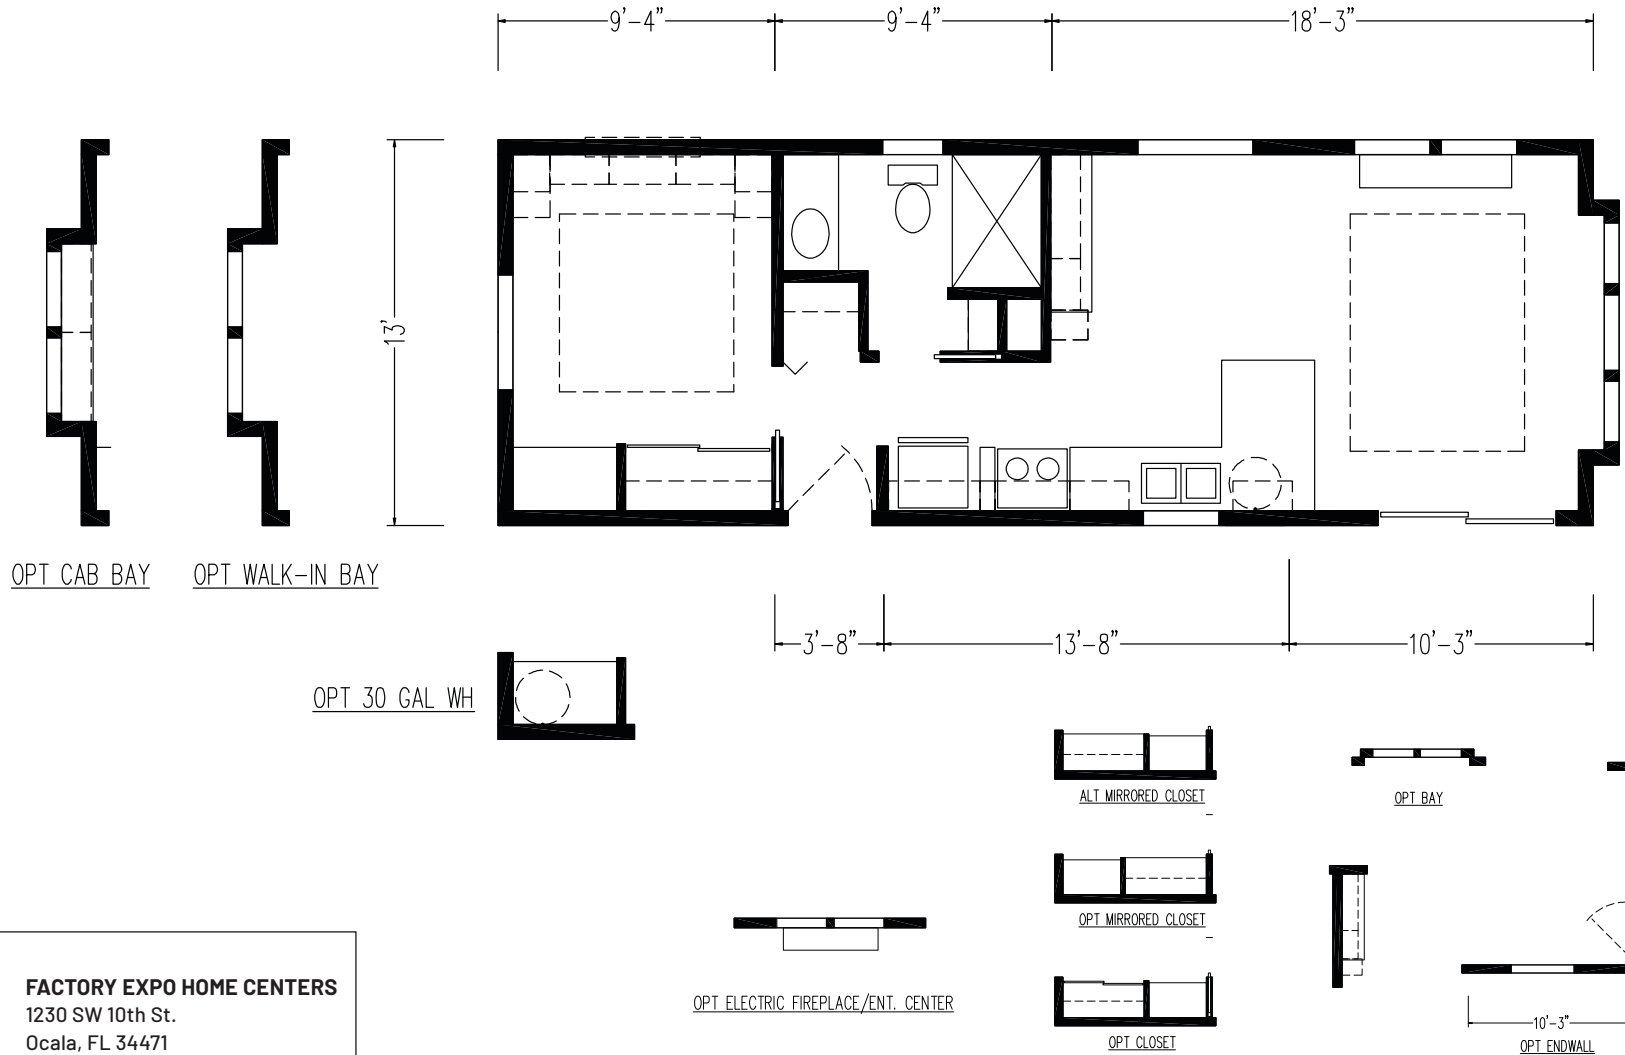

# Bahia

Palm Bay Elite Series

478 SQ. FT. (Approximate) 1 Bedroom, 1 Bath

Last Updated: 12-20-22

**FACTORY EXPO HOME CENTERS**  
1230 SW 10th St.  
Ocala, FL 34471

**FloridaFactoryDirect.com | 1-800-748-2654**