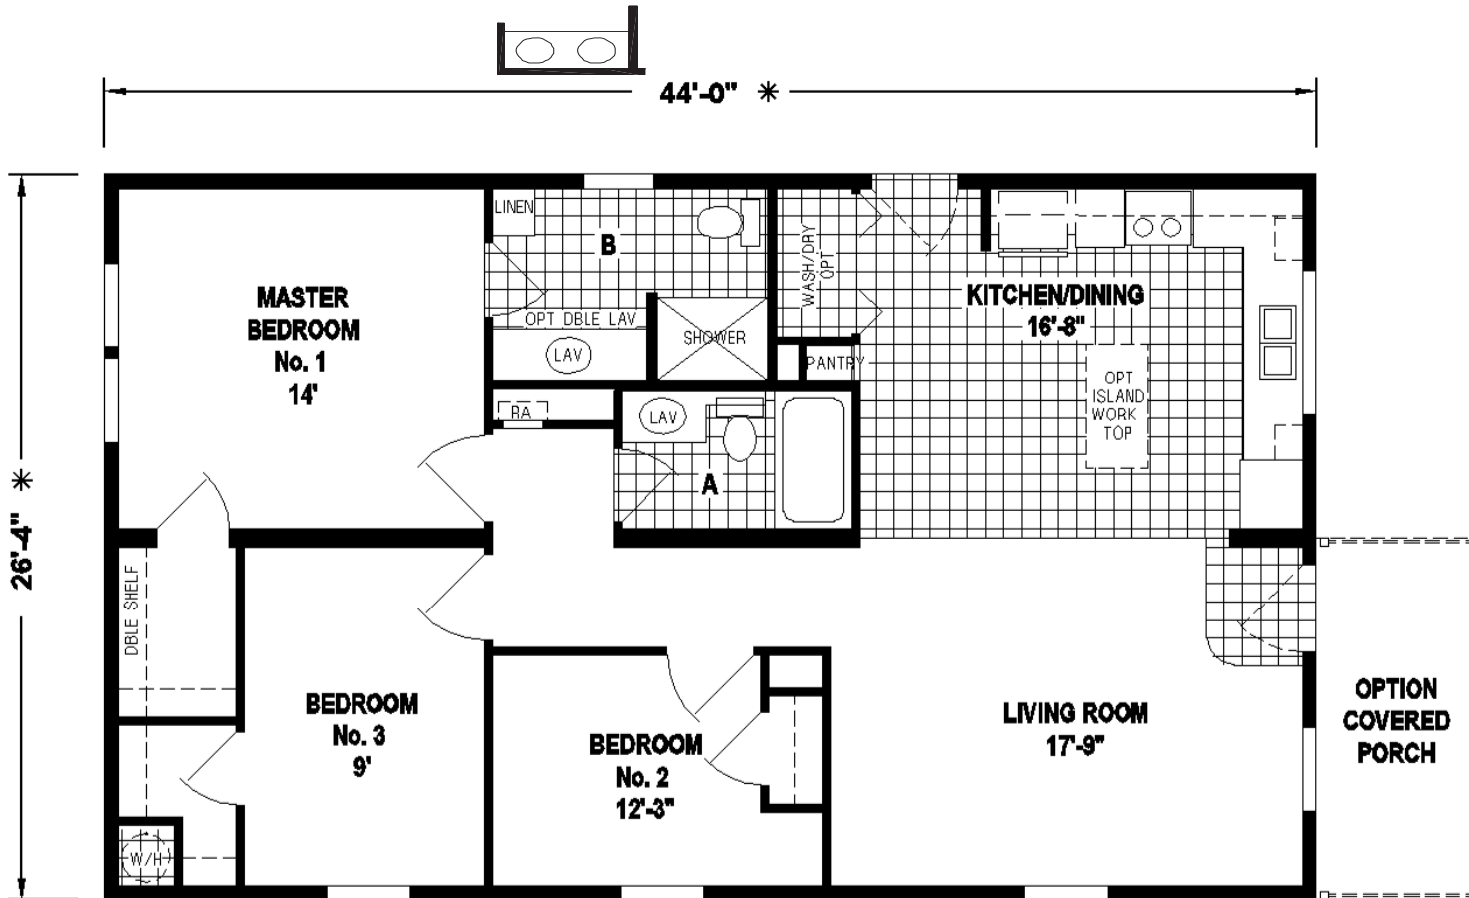

Belfast

Silver Springs Limited Series

Factory Expo

"Factory Direct Pricing" HOME CENTERS

3 Bedroom, 2 Bath
Approx. 1,166 Sq. Ft.

Last Updated: 5-25-17

ALTERNATE HIGH/LOW KITCHEN

ON CORNER SHOWER BATH