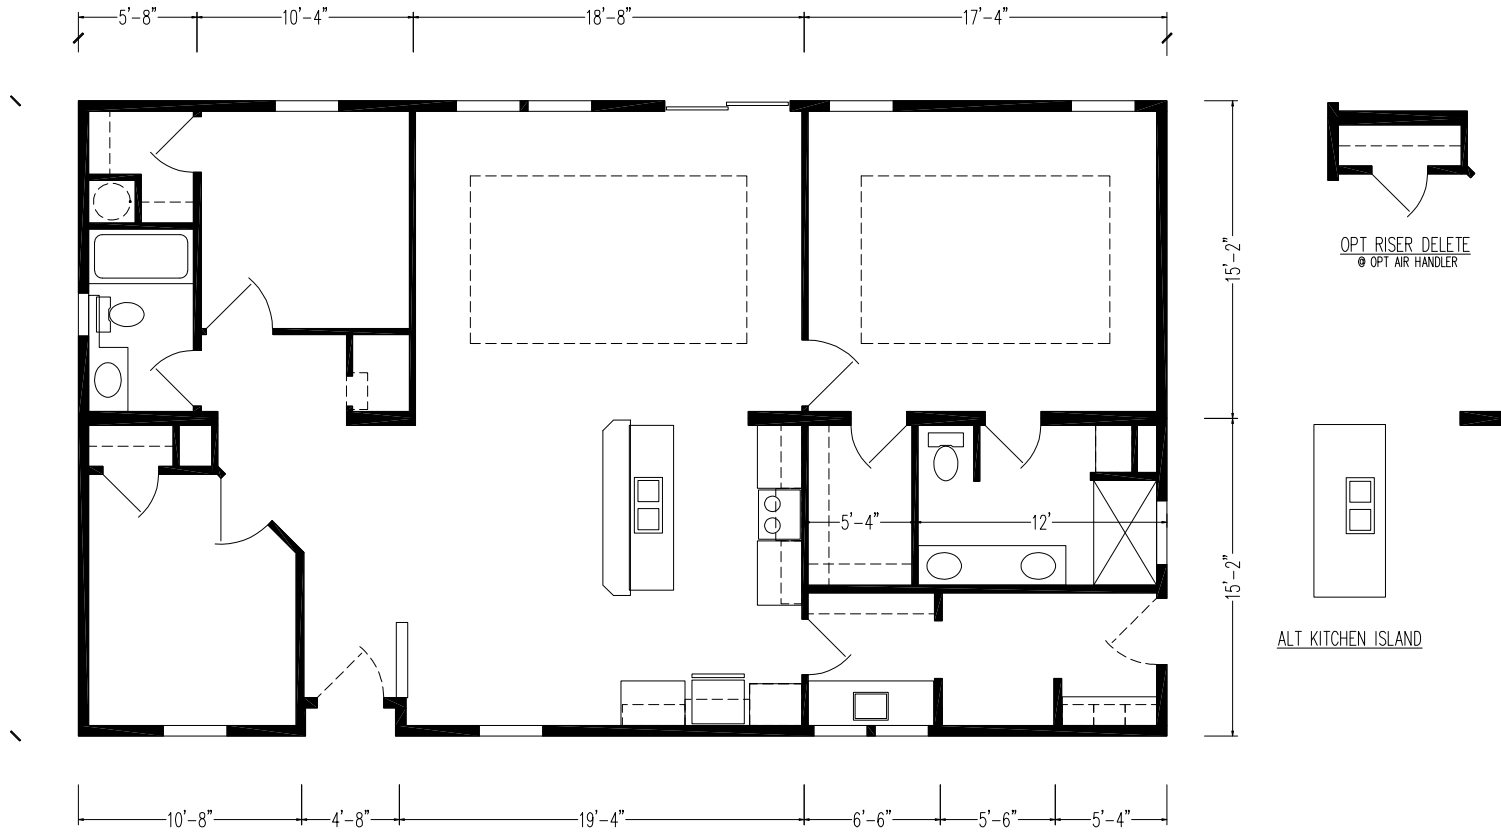

Blue Spring

Silver Springs Limited Series

1,577 SQ. FT. (Approximate) 3 Bedroom, 2 Bath

Last Updated: 8-22-23

FACTORY EXPO HOME CENTERS
1230 SW 10th St.
Ocala, FL 34471

FloridaFactoryDirect.com | 1-800-748-2654