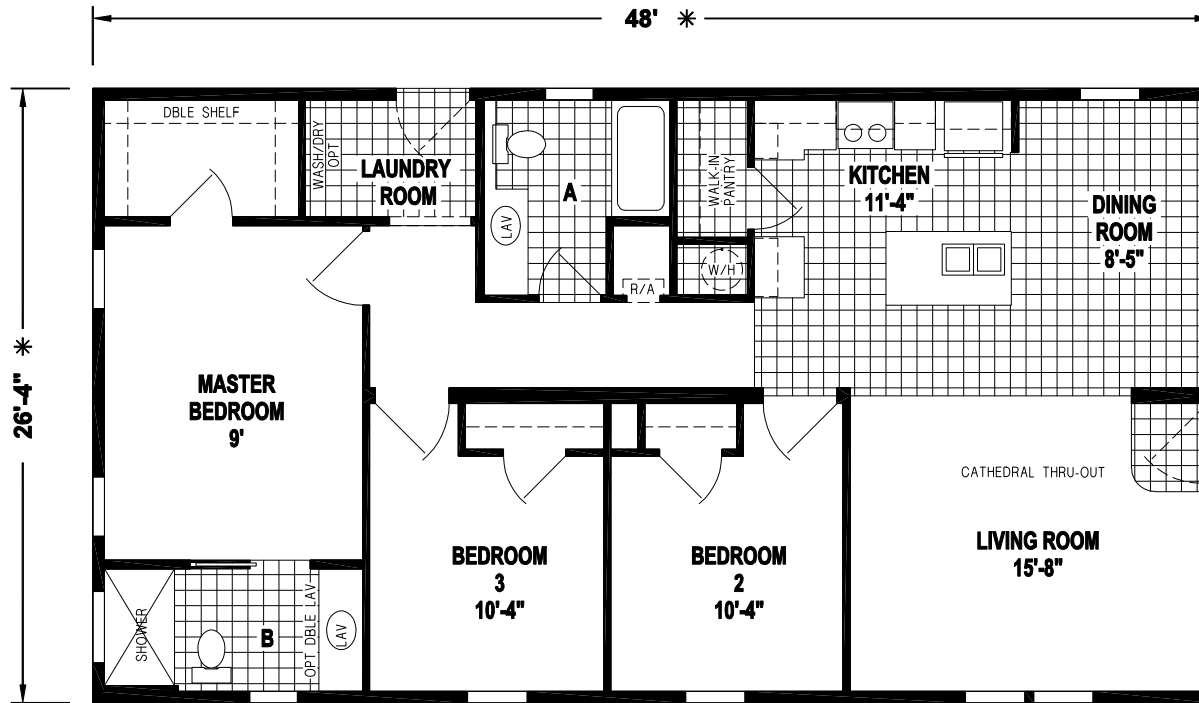

Bryceville

Silver Springs Limited Series

1,263 SQ. FT. (Approximate) 3 Bedrooms, 2 Baths

Last Updated: 1-13-22

OPTION WALK-IN SHOWER

OPTION AIR HANDLER

ALTERNATE DOOR LOCATION

FACTORY EXPO HOME CENTERS
1230 SW 10th St.
Ocala, FL 34471